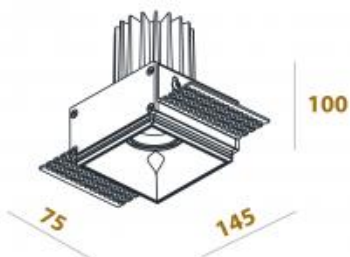

Available colors:

○ 507-W11ADTR

● 507-B11ADTR

● 507-G11ADTR

○ 507-CR11ADTR

Beam angle: 24° 46°

LED Color: 2700K 3000K 4000K

LED power: 9W

System Power: 11W 500mA

CRI: 90

Lumen output: 1135lm

Location: Interior

Fixation: Ceiling

Installation: Recessed

Product dimension: 75x145x78mm

Cut hole size: 83x78mm

Input: 220-240V 50\60Hz

IP: 44

Class: I

DIM Option: ON/OFF DALI TRIAC DTW