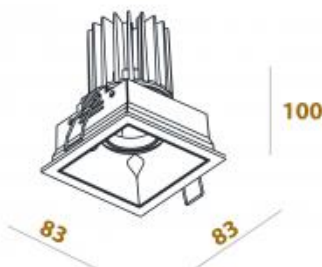

<https://www.uni-luce.com>

+39 339 505 5880

info@uni-luce.com

Via Monselice, 26, 20832 Desio

MB, Italy

REGENT ADJUSTABLE

Available colors:

○ 507-WW11AD

● 507-BB11AD

◐ 507-GB11AD

◑ 507-BCR11AD

Beam angle: 24° 46°

LED Color: 2700K 3000K 4000K

LED power: 9W

System Power: 11W 500mA

CRI: 90

Lumen output: 1135lm

Location: Interior

Fixation: Ceiling

Installation: Recessed

Product dimension: 83x83x100mm

Cut hole size: 76x76mm

Input: 220-240V 50\60Hz

IP: 44

Class: I

DIM Option: ON/OFF DALI TRIAC DTW