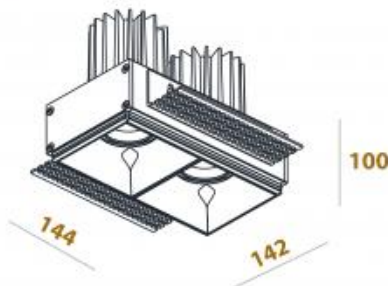

Available colors:

○ 507-W21ADTR

● 507-B21ADTR

● 507-G21ADTR

○ 507-CR21ADTR

Beam angle: 24° 46°

LED Color: 2700K 3000K 4000K

LED power: 2x9W

System Power: 21W 500mA

CRI: 90

Lumen output: 2x1135lm

Location: Interior

Fixation: Ceiling

Installation: Recessed

Product dimension: 144x142x78mm

Cut hole size: 146x78mm

Input: 220-240V 50\60Hz

IP: 44

Class: I

DIM Option: ON/OFF DALI TRIAC DTW