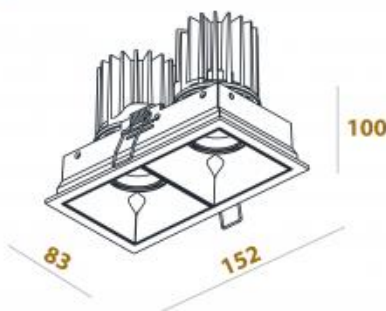

LED power: 2x9W

System Power: 21W 500mA

CRI: 90

Lumen output: 2x1135lm

Location: Interior

Fixation: Ceiling

Installation: Recessed

Product dimension: 83x152x100mm

Cut hole size: 145x76mm

Input: 220-240V 50\60Hz

IP: 44

Class: I

DIM Option: ON/OFF DALI TRIAC DTW

<https://www.uni-luce.com>

+39 339 505 5880

[info@uni-luce.com](mailto:info@uni-luce.com)