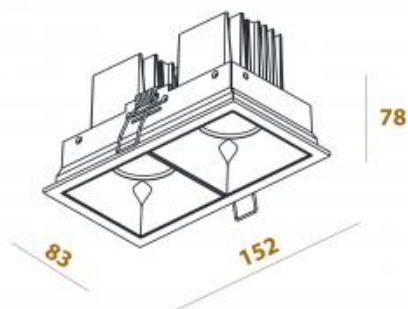

Available colors:

○ 507-WW21

● 507-BB21

◐ 507-GB21

◑ 507-BCR21

Beam angle: 24° 46°

LED Color: 2700K 3000K 4000K

LED power: 2x9W

System Power: 21W 500mA

CRI: 90

Lumen output: 2x1135lm

Location: Interior

Fixation: Ceiling

Installation: Recessed

Product dimension: 83x152x78mm

Cut hole size: 145x76mm

Input: 220-240V 50\60Hz

IP: 44

Class: I

DIM Option: ON/OFF DALI TRIAC DTW