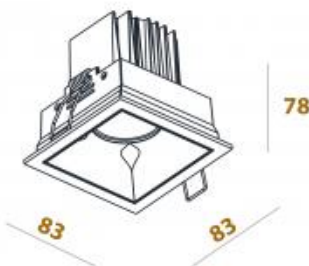

Available colors:

○ 507-WW11

● 507-BB11

◐ 507-BG11

◑ 507-BCR11

Beam angle: 24° 46°

LED Color: 2700K 3000K 4000K

LED power: 9W

System Power: 11W 500mA

CRI: 90

Lumen output: 1135lm

Location: Interior

Fixation: Ceiling

Installation: Recessed

Product dimension: 83x83x78mm

Cut hole size: 76x76mm

Input: 220-240V 50\60Hz

IP: 44

Class: I

DIM Option: ON/OFF DALI TRIAC DTW