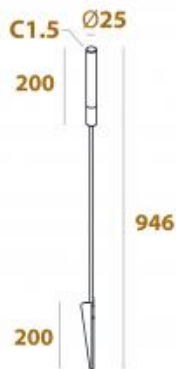

<https://www.uni-luce.com>

+39 339 505 5880

info@uni-luce.com

Via Monselice, 26, 20832 Desio

MB, Italy

REED-950

Available colors:

○ 1681-SS8-950

Beam angle:

0°

LED Color:

3000K 4000K 6000K 5000K

LED power:

2,1W

CRI:

90

Lumen output:

182lm

Material:

Stainless Steel, Glass

Location:

Exterior

Fixation:

Bollards

Product dimension:

L946mm

Input:

220-240V 50/60HZ

IP:

65

Class:

III

IK:

06