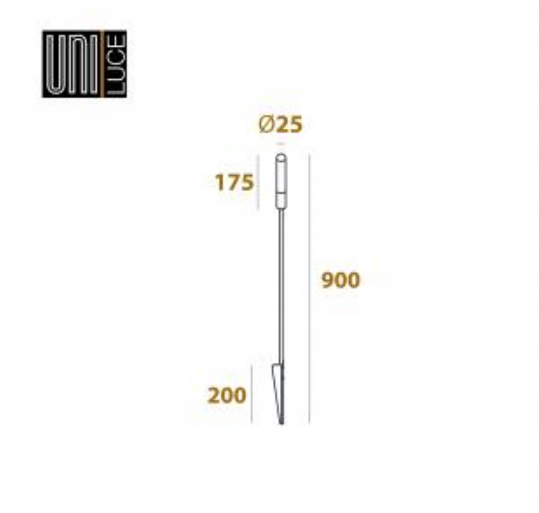

<https://www.uni-luce.com>
+39 339 505 5880
info@uni-luce.com

Via Monselice, 26, 20832 Desio
MB, Italy

REED-900

Available colors:	○ 1681-SS8-900
Beam angle:	0°
LED Color:	3000K 4000K 6000K 5000K
LED power:	2,1W
CRI:	90
Lumen output:	182lm
Material:	SUS316 stainless steel, glass
Location:	Exterior
Fixation:	Bollards
Product dimension:	L900mm
Input:	220-240V 50/60HZ
IP:	65
Class:	III
IK:	06

<https://www.uni-luce.com>

+39 339 505 5880

info@uni-luce.com

Via Monselice, 26, 20832 Desio

MB, Italy

With the launch of The LANDSCAPE-2022 we have introduced REED, which is a new addition to the outdoor collection. REED is available in three sizes and equipped with a pin, allowing you to plug the luminaire anywhere in your garden.