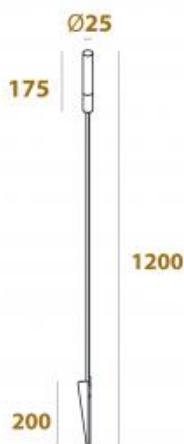

## REED-1200

Available colors:	○ 1681-SS8-1200
Beam angle:	0°
LED Color:	3000K 4000K 6000K 5000K
LED power:	2,1W
CRI:	90
Lumen output:	182lm
Material:	Stainless Steel, Glass
Location:	Exterior
Fixation:	Bollards
Product dimension:	L1200mm
Input:	220-240V 50/60HZ
IP:	65
Class:	III
IK:	08