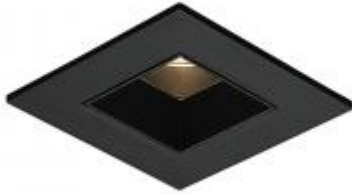

Available colors:

☐ 335-WW10SQ

☒ 335-BB10SQ

☐ 335-WB10SQ

☒ 335-BG10SQ

☐ 335-WCR10SQ

Beam angle: 12° 24°

LED Color: 2700K 3000K 4000K

LED power: 8,9W

System Power: 10W

CRI: 90

Lumen output: 1335lm

Location: Interior

Fixation: Ceiling

Installation: Recessed

Product dimension: 83x83x74mm

Cut hole size: 68mm

Input: 220-240V 50\60Hz

IP: 54

Class: III

DIM Option: ON/OFF DALI TRIAC DTW