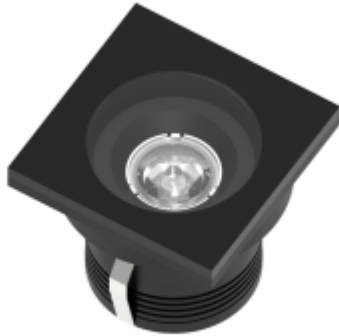

<https://www.uni-luce.com>

+39 339 505 5880

info@uni-luce.com

Via Monselice, 26, 20832 Desio

MB, Italy

RAMI 9 LE L RO TRIMLESS

Available colors:

○ 233012-B9-LE-TR

● 233011-B9-LE-TR

Beam angle:

10°

LED Color:

2700K 3000K 4000K 6000K

System Power:

1x8.9W

CRI:

90

Lumen output:

509lm

Material:

Clear Tempered Glass

Location:

Exterior

Fixation:

Inground

Installation:

Inground

Product dimension:

95x95mm

Input:

24V 50/60Hz

IP:

67

Class:

III

DIM Option:

DALI DMX

Mounting Sleeve:

ABS

IK:

09