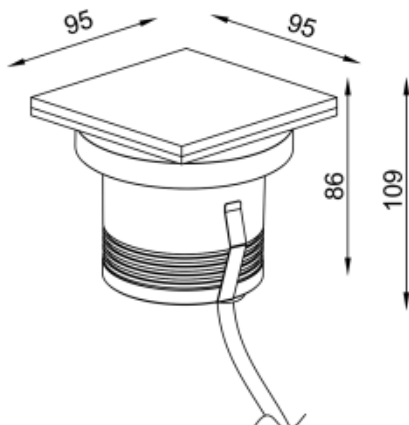

Inground

Installation:

Inground

Product dimension:

95x95mm

Input:

24V 50/60Hz

IP:

67

Class:

III

DIM Option:

DALI DMX

Mounting Sleeve:

ABS

IK:

09

<https://www.uni-luce.com>

+39 339 505 5880

info@uni-luce.com

Via Monselice, 26, 20832 Desio

MB, Italy

RAMI is a wide collection of inground lamps. The collection comes in 3 dimensions M, L and XL. Each size has has COB, SMD, and FLOOD versions for choice, as well as trim and trimless options. The outer ring has no fixing screws, which gives additional esthetical advantage to the product. The LED source is installed deeply in the body, creating anti glare lighting patterns.