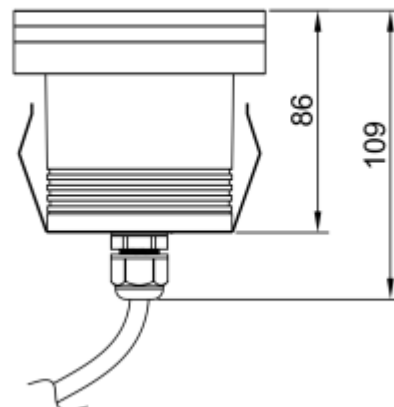

Inground

Installation:

Inground

Product dimension:

95x95mm

Input:

24V 50/60Hz

IP:

67

Class:

III

DIM Option:

DALI DMX

Mounting Sleeve:

ABS

IK:

09

<https://www.uni-luce.com>

+39 339 505 5880

info@uni-luce.com

Via Monselice, 26, 20832 Desio

MB, Italy

RAMI is a wide collection of inground lamps. The collection comes in 3 dimensions M, L and XL. Each size has has COB, SMD, and FLOOD versions for choice, as well as trim and trimless options. The outer ring has no fixing screws, which gives additional esthetical advantage to the product. The LED source is installed deeply in the body, creating anti glare lighting patterns.