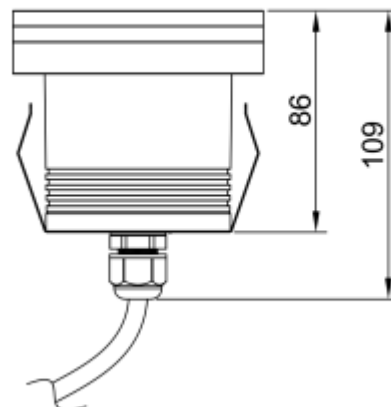

<https://www.uni-luce.com>

+39 339 505 5880

info@uni-luce.com

Via Monselice, 26, 20832 Desio

MB, Italy

RAMI 9 COB L SQ TRIMLESS

Available colors:	 233011-B9-LE-TR
	 233011-B9-LE-TR
Beam angle:	10°
LED Color:	2700K 3000K 4000K 6000K
System Power:	1x8.9W
CRI:	90
Lumen output:	509lm
Material:	Clear Tempered Glass
Location:	Exterior
Fixation:	Inground
Installation:	Inground
Product dimension:	diam95mm
Input:	24V 50/60Hz
IP:	67
Class:	III
DIM Option:	DALI DMX
Mounting Sleeve:	ABS
IK:	09

<https://www.uni-luce.com>

+39 339 505 5880

info@uni-luce.com

Via Monselice, 26, 20832 Desio

MB, Italy

RAMI is a wide collection of inground lamps. The collection comes in 3 dimensions M, L and XL. Each size has has COB, SMD, and FLOOD versions for choice, as well as trim and trimless options. The outer ring has no fixing screws, which gives additional esthetical advantage to the product. The LED source is installed deeply in the body, creating anti glare lighting patterns.