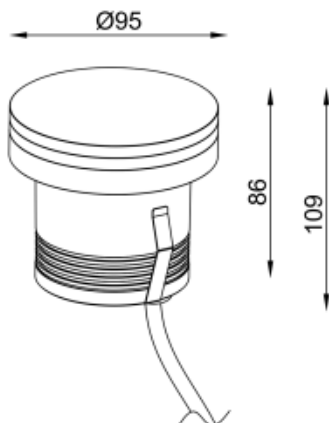

<https://www.uni-luce.com>

+39 339 505 5880

info@uni-luce.com

Via Monselice, 26, 20832 Desio

MB, Italy

RAMI 9 COB L SQ TRIMLESS

Available colors:	 233011-B9-LE-TR
	 233011-B9-LE-TR
Beam angle:	10°
LED Color:	2700K 3000K 4000K 6000K
System Power:	1x8.9W
CRI:	90
Lumen output:	509lm
Material:	Clear Tempered Glass
Location:	Exterior
Fixation:	Inground
Installation:	Inground
Product dimension:	diam95mm
Input:	24V 50/60Hz
IP:	67
Class:	III
DIM Option:	DALI DMX
Mounting Sleeve:	ABS
IK:	09

<https://www.uni-luce.com>

+39 339 505 5880

info@uni-luce.com

Via Monselice, 26, 20832 Desio

MB, Italy

RAMI is a wide collection of inground lamps. The collection comes in 3 dimensions M, L and XL. Each size has has COB, SMD, and FLOOD versions for choice, as well as trim and trimless options. The outer ring has no fixing screws, which gives additional esthetical advantage to the product. The LED source is installed deeply in the body, creating anti glare lighting patterns.