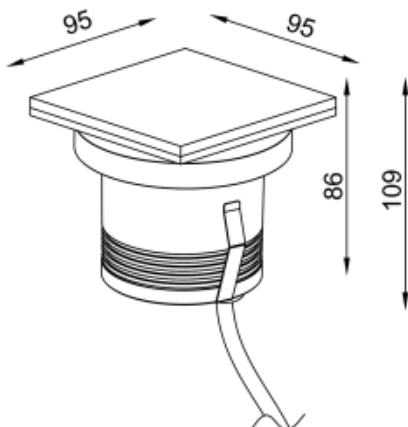

<https://www.uni-luce.com>

+39 339 505 5880

info@uni-luce.com

Via Monselice, 26, 20832 Desio

MB, Italy

RAMI 9 COB L RO TRIMLESS

Available colors:	 233009-B9-TR
	 233009-B9-TR
Beam angle:	15°
LED Color:	2700K 3000K 4000K 6000K
System Power:	1x8.9W
CRI:	90
Lumen output:	509lm
Material:	Clear Tempered Glass
Location:	Exterior
Fixation:	Inground
Installation:	Inground
Product dimension:	95x95mm
Input:	24V 50/60Hz
IP:	67
Class:	III
DIM Option:	DALI DMX
Mounting Sleeve:	ABS
IK:	09

<https://www.uni-luce.com>

+39 339 505 5880

info@uni-luce.com

Via Monselice, 26, 20832 Desio

MB, Italy

RAMI is a wide collection of inground lamps. The collection comes in 3 dimensions M, L and XL. Each size has has COB, SMD, and FLOOD versions for choice, as well as trim and trimless options. The outer ring has no fixing screws, which gives additional esthetical advantage to the product. The LED source is installed deeply in the body, creating anti glare lighting patterns.