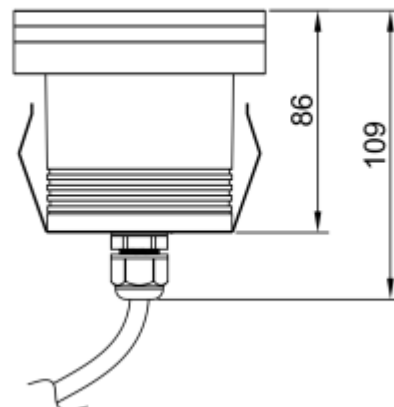

<https://www.uni-luce.com>

+39 339 505 5880

info@uni-luce.com

Via Monselice, 26, 20832 Desio

MB, Italy

RAMI 9 COB L RO TRIMLESS

Available colors:	 233009-B9-TR
	 233009-B9-TR
Beam angle:	15°
LED Color:	2700K 3000K 4000K 6000K
System Power:	1x8.9W
CRI:	90
Lumen output:	509lm
Material:	Clear Tempered Glass
Location:	Exterior
Fixation:	Inground
Installation:	Inground
Product dimension:	95x95mm
Input:	24V 50/60Hz
IP:	67
Class:	III
DIM Option:	DALI DMX
Mounting Sleeve:	ABS
IK:	09

<https://www.uni-luce.com>

+39 339 505 5880

info@uni-luce.com

Via Monselice, 26, 20832 Desio

MB, Italy

RAMI is a wide collection of inground lamps. The collection comes in 3 dimensions M, L and XL. Each size has has COB, SMD, and FLOOD versions for choice, as well as trim and trimless options. The outer ring has no fixing screws, which gives additional esthetical advantage to the product. The LED source is installed deeply in the body, creating anti glare lighting patterns.