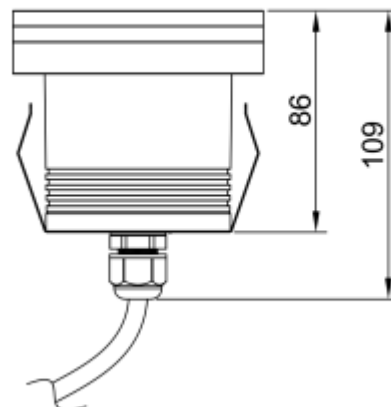

<https://www.uni-luce.com>

+39 339 505 5880

info@uni-luce.com

Via Monselice, 26, 20832 Desio

MB, Italy

RAMI 3 COB M SQ TRIMLESS

Available colors:	 232681-B9-TR
	 232681-B9-TR
Beam angle:	15°
LED Color:	2700K 3000K 4000K 6000K
System Power:	1x8.9W
CRI:	90
Lumen output:	509lm
Material:	Clear Tempered Glass
Location:	Exterior
Fixation:	Inground
Installation:	Inground
Product dimension:	diam95mm
Input:	24V 50/60Hz
IP:	67
Class:	III
DIM Option:	DALI DMX
Mounting Sleeve:	ABS
IK:	09

<https://www.uni-luce.com>

+39 339 505 5880

info@uni-luce.com

Via Monselice, 26, 20832 Desio

MB, Italy

RAMI is a wide collection of inground lamps. The collection comes in 3 dimensions M, L and XL. Each size has has COB, SMD, and FLOOD versions for choice, as well as trim and trimless options. The outer ring has no fixing screws, which gives additional esthetical advantage to the product. The LED source is installed deeply in the body, creating anti glare lighting patterns.