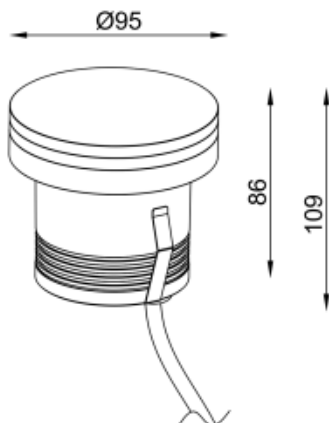

<https://www.uni-luce.com>

+39 339 505 5880

info@uni-luce.com

Via Monselice, 26, 20832 Desio

MB, Italy

RAMI 3 COB M SQ TRIMLESS

Available colors:	 232681-B9-TR
	 232681-B9-TR
Beam angle:	15°
LED Color:	2700K 3000K 4000K 6000K
System Power:	1x8.9W
CRI:	90
Lumen output:	509lm
Material:	Clear Tempered Glass
Location:	Exterior
Fixation:	Inground
Installation:	Inground
Product dimension:	diam95mm
Input:	24V 50/60Hz
IP:	67
Class:	III
DIM Option:	DALI DMX
Mounting Sleeve:	ABS
IK:	09

<https://www.uni-luce.com>

+39 339 505 5880

info@uni-luce.com

Via Monselice, 26, 20832 Desio

MB, Italy

RAMI is a wide collection of inground lamps. The collection comes in 3 dimensions M, L and XL. Each size has has COB, SMD, and FLOOD versions for choice, as well as trim and trimless options. The outer ring has no fixing screws, which gives additional esthetical advantage to the product. The LED source is installed deeply in the body, creating anti glare lighting patterns.