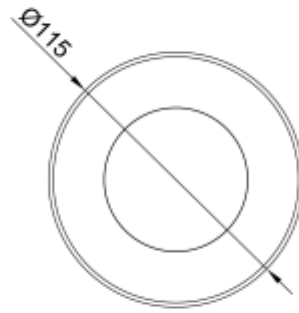

## RAMI 3 COB M RO

Available colors:	<input type="radio"/> 23269-SS9
	<input type="radio"/> 23269-W9
	<input checked="" type="radio"/> 23269-B9
Beam angle:	15° 24° 36°
LED Color:	2700K 3000K 4000K 6000K
System Power:	1x8.9W
CRI:	90
Lumen output:	509lm
Material:	Stainless steel 316, Clear Tempered Glass
Location:	Exterior
Fixation:	Inground
Installation:	Inground
Product dimension:	diam115mm
Input:	24V 50/60Hz
IP:	67
Class:	III
DIM Option:	DALI DMX
Mounting Sleeve:	ABS
IK:	09

75  
100

<https://www.uni-luce.com>

+39 339 505 5880

[info@uni-luce.com](mailto:info@uni-luce.com)

Via Monselice, 26, 20832 Desio

MB, Italy

RAMI is a wide collection of inground lamps. The collection comes in 3 dimensions M, L and XL. Each size has has COB, SMD, and FLOOD versions for choice, as well as trim and trimless options. The outer ring has no fixing screws, which gives additional esthetical advantage to the product. The LED source is installed deeply in the body, creating anti glare lighting patterns.