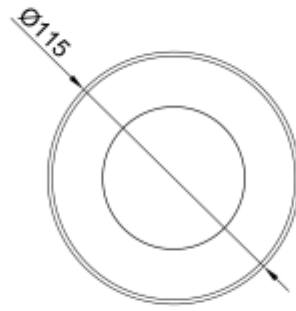

## RAMI 2 M RO ASYM

Available colors:	<input type="radio"/> 232670-SS9
	<input type="radio"/> 232670-W9
	<input checked="" type="radio"/> 232670-B9
Beam angle:	30°
LED Color:	2700K 3000K 4000K 6000K
System Power:	1x8.9W
CRI:	90
Lumen output:	509lm
Material:	Stainless steel 316, Clear Tempered Glass
Location:	Exterior
Fixation:	Inground
Installation:	Inground
Product dimension:	diam115mm
Input:	24V 50/60Hz
IP:	67
Class:	III
DIM Option:	DALI DMX
Mounting Sleeve:	ABS
IK:	09

75  
100

<https://www.uni-luce.com>

+39 339 505 5880

[info@uni-luce.com](mailto:info@uni-luce.com)

Via Monselice, 26, 20832 Desio

MB, Italy

RAMI is a wide collection of inground lamps. The collection comes in 3 dimensions M, L and XL. Each size has has COB, SMD, and FLOOD versions for choice, as well as trim and trimless options. The outer ring has no fixing screws, which gives additional esthetical advantage to the product. The LED source is installed deeply in the body, creating anti glare lighting patterns.