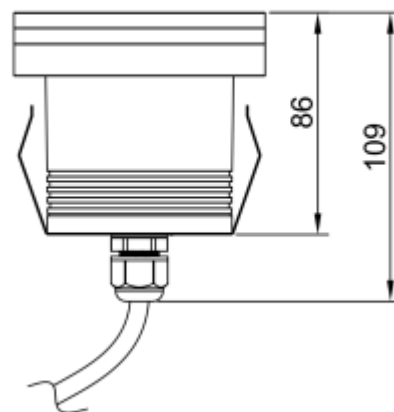

Installation:

Inground

Product dimension:

95x95mm

Input:

24V 50/60Hz

IP:

67

Class:

III

DIM Option:

DALI DMX

Mounting Sleeve:

ABS

IK:

09

<https://www.uni-luce.com>

+39 339 505 5880

info@uni-luce.com

Via Monselice, 26, 20832 Desio

MB, Italy

RAMI is a wide collection of inground lamps. The collection comes in 3 dimensions M, L and XL. Each size has has COB, SMD, and FLOOD versions for choice, as well as trim and trimless options. The outer ring has no fixing screws, which gives additional esthetical advantage to the product. The LED source is installed deeply in the body, creating anti glare lighting patterns.