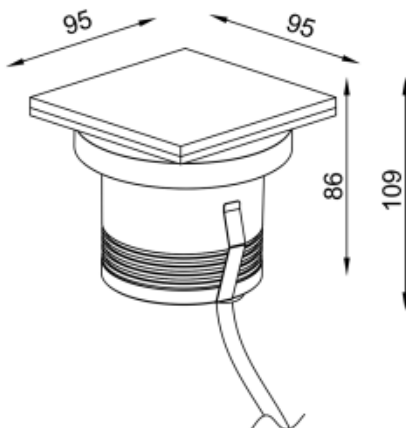

Installation:

Inground

Product dimension:

95x95mm

Input:

24V 50/60Hz

IP:

67

Class:

III

DIM Option:

DALI DMX

Mounting Sleeve:

ABS

IK:

09

<https://www.uni-luce.com>

+39 339 505 5880

info@uni-luce.com

Via Monselice, 26, 20832 Desio

MB, Italy

RAMI is a wide collection of inground lamps. The collection comes in 3 dimensions M, L and XL. Each size has has COB, SMD, and FLOOD versions for choice, as well as trim and trimless options. The outer ring has no fixing screws, which gives additional esthetical advantage to the product. The LED source is installed deeply in the body, creating anti glare lighting patterns.