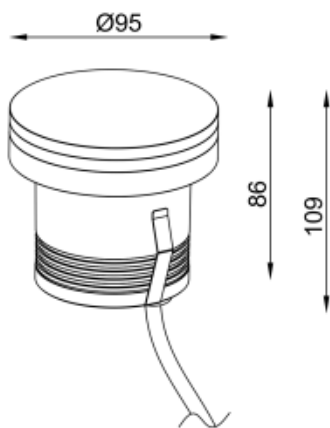

<https://www.uni-luce.com>
+39 339 505 5880
info@uni-luce.com

Via Monselice, 26, 20832 Desio
MB, Italy

RAMI 9 LE L SQ TRIMLESS

Available colors:	● 233013-B9-LE-TR
Beam angle:	30°
LED Color:	2700K 3000K 4000K 6000K
System Power:	1x8.9W
CRI:	90
Lumen output:	509lm
Material:	Clear Tempered Glass
Location:	Exterior
Fixation:	Inground
Installation:	Inground
Product dimension:	diam95mm
Input:	24V 50/60Hz
IP:	67
Class:	III
DIM Option:	DALI DMX
Mounting Sleeve:	ABS
IK:	09

<https://www.uni-luce.com>

+39 339 505 5880

info@uni-luce.com

Via Monselice, 26, 20832 Desio

MB, Italy

RAMI is a wide collection of inground lamps. The collection comes in 3 dimensions M, L and XL. Each size has has COB, SMD, and FLOOD versions for choice, as well as trim and trimless options. The outer ring has no fixing screws, which gives additional esthetical advantage to the product. The LED source is installed deeply in the body, creating anti glare lighting patterns.