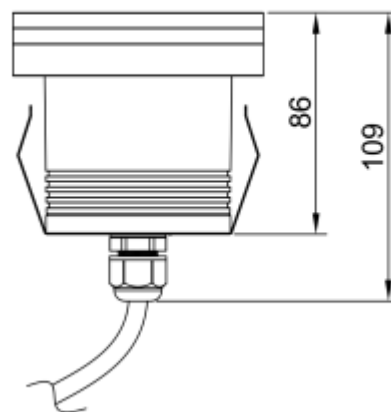

<https://www.uni-luce.com>
+39 339 505 5880
info@uni-luce.com

Via Monselice, 26, 20832 Desio
MB, Italy

RAMI 9 LE L SQ TRIMLESS

Available colors:	● 233013-B9-LE-TR
Beam angle:	30°
LED Color:	2700K 3000K 4000K 6000K
System Power:	1x8.9W
CRI:	90
Lumen output:	509lm
Material:	Clear Tempered Glass
Location:	Exterior
Fixation:	Inground
Installation:	Inground
Product dimension:	diam95mm
Input:	24V 50/60Hz
IP:	67
Class:	III
DIM Option:	DALI DMX
Mounting Sleeve:	ABS
IK:	09

<https://www.uni-luce.com>

+39 339 505 5880

info@uni-luce.com

Via Monselice, 26, 20832 Desio

MB, Italy

RAMI is a wide collection of inground lamps. The collection comes in 3 dimensions M, L and XL. Each size has has COB, SMD, and FLOOD versions for choice, as well as trim and trimless options. The outer ring has no fixing screws, which gives additional esthetical advantage to the product. The LED source is installed deeply in the body, creating anti glare lighting patterns.