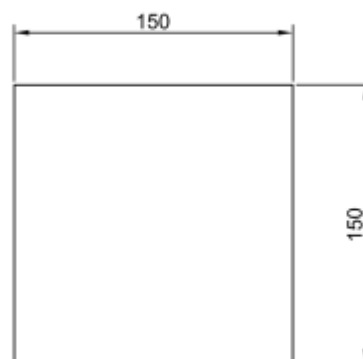

<https://www.uni-luce.com>

+39 339 505 5880

info@uni-luce.com

Via Monselice, 26, 20832 Desio

MB, Italy

RAMI-9 19 SMD XL RO TRIMLESS

Available colors:	 233003-B19-TR
	 233003-B19-TR
Beam angle:	7°
LED Color:	2700K 3000K 4000K 6000K
System Power:	9x2.1W
CRI:	90
Lumen output:	2003lm
Material:	Clear Tempered Glass
Location:	Exterior
Fixation:	Inground
Installation:	Inground
Product dimension:	150x150mm
Input:	24V 50/60Hz
IP:	67
Class:	III
DIM Option:	DALI DMX
Mounting Sleeve:	ABS
IK:	09

<https://www.uni-luce.com>

+39 339 505 5880

info@uni-luce.com

Via Monselice, 26, 20832 Desio

MB, Italy

RAMI is a wide collection of inground lamps. The collection comes in 3 dimensions M, L and XL. Each size has has COB, SMD, and FLOOD versions for choice, as well as trim and trimless options. The outer ring has no fixing screws, which gives additional esthetical advantage to the product. The LED source is installed deeply in the body, creating anti glare lighting patterns.