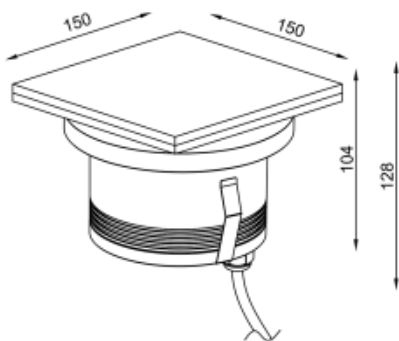

<https://www.uni-luce.com>

+39 339 505 5880

info@uni-luce.com

Via Monselice, 26, 20832 Desio

MB, Italy

RAMI-9 19 SMD XL RO TRIMLESS

Available colors:	 233003-B19-TR
	 233003-B19-TR
Beam angle:	7°
LED Color:	2700K 3000K 4000K 6000K
System Power:	9x2.1W
CRI:	90
Lumen output:	2003lm
Material:	Clear Tempered Glass
Location:	Exterior
Fixation:	Inground
Installation:	Inground
Product dimension:	150x150mm
Input:	24V 50/60Hz
IP:	67
Class:	III
DIM Option:	DALI DMX
Mounting Sleeve:	ABS
IK:	09

<https://www.uni-luce.com>

+39 339 505 5880

info@uni-luce.com

Via Monselice, 26, 20832 Desio

MB, Italy

RAMI is a wide collection of inground lamps. The collection comes in 3 dimensions M, L and XL. Each size has has COB, SMD, and FLOOD versions for choice, as well as trim and trimless options. The outer ring has no fixing screws, which gives additional esthetical advantage to the product. The LED source is installed deeply in the body, creating anti glare lighting patterns.