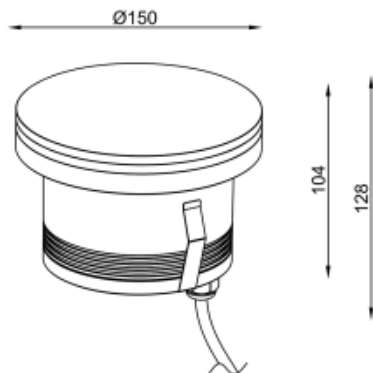

<https://www.uni-luce.com>
+39 339 505 5880
info@uni-luce.com

Via Monselice, 26, 20832 Desio
MB, Italy

RAMI-7 11 SMD L SQ TRIMLESS

Available colors:	 232676-B19-TR
	 232676-B19-TR
Beam angle:	7°
LED Color:	2700K 3000K 4000K 6000K
System Power:	9x2.1W
CRI:	90
Lumen output:	2003lm
Material:	Clear Tempered Glass
Location:	Exterior
Fixation:	Inground
Installation:	Inground
Product dimension:	diam150mm
Input:	24V 50/60Hz
IP:	67
Class:	III
DIM Option:	DALI DMX
Mounting Sleeve:	ABS
IK:	09

<https://www.uni-luce.com>

+39 339 505 5880

info@uni-luce.com

Via Monselice, 26, 20832 Desio

MB, Italy

RAMI is a wide collection of inground lamps. The collection comes in 3 dimensions M, L and XL. Each size has has COB, SMD, and FLOOD versions for choice, as well as trim and trimless options. The outer ring has no fixing screws, which gives additional esthetical advantage to the product. The LED source is installed deeply in the body, creating anti glare lighting patterns.