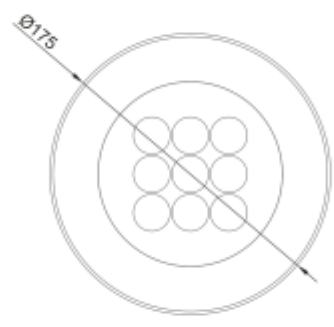

<https://www.uni-luce.com>

+39 339 505 5880

info@uni-luce.com

Via Monselice, 26, 20832 Desio

MB, Italy

RAMI-4 8 SMD L RO

Available colors:	<input type="radio"/> 23263-SS19-SMD
	<input type="radio"/> 23263-W19-SMD
	<input checked="" type="radio"/> 23263-B19-SMD
Beam angle:	7° 13° 20° 30° 40°
LED Color:	2700K 3000K 4000K 6000K
System Power:	9x2,1W
CRI:	90
Lumen output:	2003lm
Material:	Stainless steel 316, Clear Tempered Glass
Location:	Exterior
Fixation:	Inground
Installation:	Inground
Product dimension:	diam175mm
Input:	24V 50/60Hz
IP:	67
Class:	III
DIM Option:	DALI DMX
Mounting Sleeve:	ABS
IK:	09

<https://www.uni-luce.com>

+39 339 505 5880

info@uni-luce.com

Via Monselice, 26, 20832 Desio

MB, Italy

RAMI is a wide collection of inground lamps. The collection comes in 3 dimensions M, L and XL. Each size has has COB, SMD, and FLOOD versions for choice, as well as trim and trimless options. The outer ring has no fixing screws, which gives additional esthetical advantage to the product. The LED source is installed deeply in the body, creating anti glare lighting patterns.