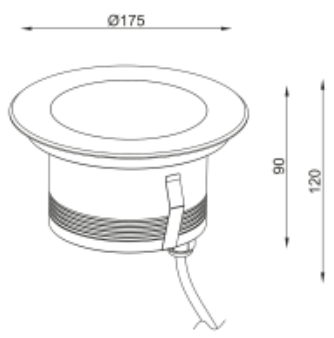

<https://www.uni-luce.com>

+39 339 505 5880

info@uni-luce.com

Via Monselice, 26, 20832 Desio

MB, Italy

RAMI-4 8 SMD L RO

Available colors:	<input type="radio"/> 23263-SS19-SMD
	<input type="radio"/> 23263-W19-SMD
	<input checked="" type="radio"/> 23263-B19-SMD
Beam angle:	7° 13° 20° 30° 40°
LED Color:	2700K 3000K 4000K 6000K
System Power:	9x2,1W
CRI:	90
Lumen output:	2003lm
Material:	Stainless steel 316, Clear Tempered Glass
Location:	Exterior
Fixation:	Inground
Installation:	Inground
Product dimension:	diam175mm
Input:	24V 50/60Hz
IP:	67
Class:	III
DIM Option:	DALI DMX
Mounting Sleeve:	ABS
IK:	09

<https://www.uni-luce.com>

+39 339 505 5880

info@uni-luce.com

Via Monselice, 26, 20832 Desio

MB, Italy

RAMI is a wide collection of inground lamps. The collection comes in 3 dimensions M, L and XL. Each size has has COB, SMD, and FLOOD versions for choice, as well as trim and trimless options. The outer ring has no fixing screws, which gives additional esthetical advantage to the product. The LED source is installed deeply in the body, creating anti glare lighting patterns.