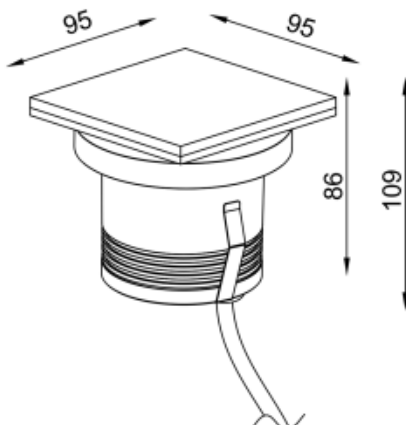

<https://www.uni-luce.com>

+39 339 505 5880

info@uni-luce.com

Via Monselice, 26, 20832 Desio

MB, Italy

RAMI-7 11 SMD L RO TRIMLESS

Available colors:	 233001-B11-TR
	 233001-B11-TR
Beam angle:	20°
LED Color:	2700K 3000K 4000K 6000K
System Power:	7x1.5W
CRI:	90
Lumen output:	1113lm
Material:	Clear Tempered Glass
Location:	Exterior
Fixation:	Inground
Installation:	Inground
Product dimension:	95x95mm
Input:	24V 50/60Hz
IP:	67
Class:	III
DIM Option:	DALI DMX
Mounting Sleeve:	ABS
IK:	09

<https://www.uni-luce.com>

+39 339 505 5880

info@uni-luce.com

Via Monselice, 26, 20832 Desio

MB, Italy

RAMI is a wide collection of inground lamps. The collection comes in 3 dimensions M, L and XL. Each size has has COB, SMD, and FLOOD versions for choice, as well as trim and trimless options. The outer ring has no fixing screws, which gives additional esthetical advantage to the product. The LED source is installed deeply in the body, creating anti glare lighting patterns.