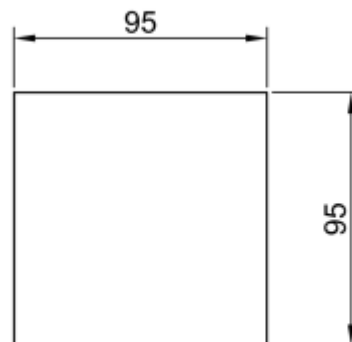

<https://www.uni-luce.com>

+39 339 505 5880

info@uni-luce.com

Via Monselice, 26, 20832 Desio

MB, Italy

RAMI-7 11 SMD L RO TRIMLESS

Available colors:	 233001-B11-TR
	 233001-B11-TR
Beam angle:	20°
LED Color:	2700K 3000K 4000K 6000K
System Power:	7x1.5W
CRI:	90
Lumen output:	1113lm
Material:	Clear Tempered Glass
Location:	Exterior
Fixation:	Inground
Installation:	Inground
Product dimension:	95x95mm
Input:	24V 50/60Hz
IP:	67
Class:	III
DIM Option:	DALI DMX
Mounting Sleeve:	ABS
IK:	09

<https://www.uni-luce.com>

+39 339 505 5880

info@uni-luce.com

Via Monselice, 26, 20832 Desio

MB, Italy

RAMI is a wide collection of inground lamps. The collection comes in 3 dimensions M, L and XL. Each size has has COB, SMD, and FLOOD versions for choice, as well as trim and trimless options. The outer ring has no fixing screws, which gives additional esthetical advantage to the product. The LED source is installed deeply in the body, creating anti glare lighting patterns.