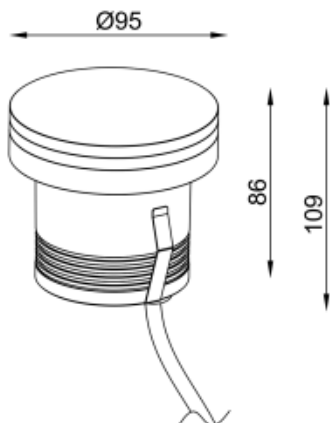

<https://www.uni-luce.com>
+39 339 505 5880
info@uni-luce.com

Via Monselice, 26, 20832 Desio
MB, Italy

RAMI-4 8 SMD L SQ TRIMLESS

Available colors:	 232675-B11-TR  232675-B11-TR
Beam angle:	20°
LED Color:	2700K 3000K 4000K 6000K
System Power:	7x1.5W
CRI:	90
Lumen output:	1113lm
Material:	Clear Tempered Glass
Location:	Exterior
Fixation:	Inground
Installation:	Inground
Product dimension:	diam95mm
Input:	24V 50/60Hz
IP:	67
Class:	III
DIM Option:	DALI DMX
Mounting Sleeve:	ABS
IK:	09

<https://www.uni-luce.com>

+39 339 505 5880

info@uni-luce.com

Via Monselice, 26, 20832 Desio

MB, Italy

RAMI is a wide collection of inground lamps. The collection comes in 3 dimensions M, L and XL. Each size has has COB, SMD, and FLOOD versions for choice, as well as trim and trimless options. The outer ring has no fixing screws, which gives additional esthetical advantage to the product. The LED source is installed deeply in the body, creating anti glare lighting patterns.