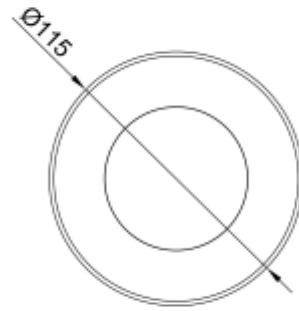

## RAMI-4 8 SMD L RO

Available colors:	<input type="radio"/> 23262-SS11-SMD
	<input type="radio"/> 23262-W11-SMD
	<input checked="" type="radio"/> 23262-B11-SMD
Beam angle:	20° 30° 40° 60°
LED Color:	2700K 3000K 4000K 6000K
System Power:	7x1,5W
CRI:	90
Lumen output:	1113lm
Material:	Stainless steel 316, Clear Tempered Glass
Location:	Exterior
Fixation:	Inground
Installation:	Inground
Product dimension:	diam115mm
Input:	24V 50/60Hz
IP:	67
Class:	III
DIM Option:	DALI DMX
Mounting Sleeve:	ABS
IK:	09

75  
100

<https://www.uni-luce.com>

+39 339 505 5880

[info@uni-luce.com](mailto:info@uni-luce.com)

Via Monselice, 26, 20832 Desio

MB, Italy

RAMI is a wide collection of inground lamps. The collection comes in 3 dimensions M, L and XL. Each size has has COB, SMD, and FLOOD versions for choice, as well as trim and trimless options. The outer ring has no fixing screws, which gives additional esthetical advantage to the product. The LED source is installed deeply in the body, creating anti glare lighting patterns.