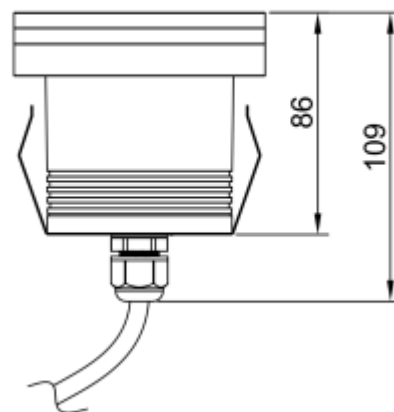

<https://www.uni-luce.com>

+39 339 505 5880

info@uni-luce.com

Via Monselice, 26, 20832 Desio

MB, Italy

RAMI 5 L RO FL TRIMLESS

Available colors:

● 233006-B5-TR

Beam angle:

120°

LED Color:

2700K 3000K 4000K 6000K

System Power:

12x0.4W

CRI:

90

Lumen output:

509lm

Material:

Clear Tempered Glass

Location:

Exterior

Fixation:

Inground

Installation:

Inground

Product dimension:

95x95mm

Input:

24V 50/60Hz

IP:

67

Class:

III

DIM Option:

DALI DMX

Mounting Sleeve:

ABS

IK:

09