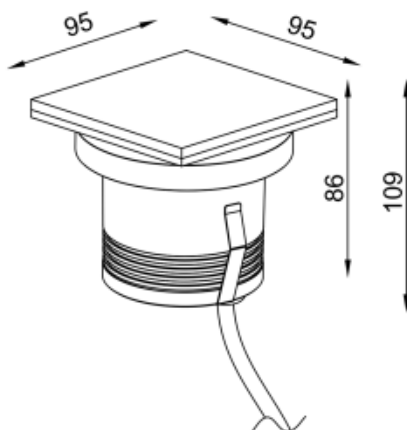

<https://www.uni-luce.com>

+39 339 505 5880

info@uni-luce.com

Via Monselice, 26, 20832 Desio

MB, Italy

RAMI 5 L RO FL TRIMLESS

Available colors:

● 233006-B5-TR

Beam angle:

120°

LED Color:

2700K 3000K 4000K 6000K

System Power:

12x0.4W

CRI:

90

Lumen output:

509lm

Material:

Clear Tempered Glass

Location:

Exterior

Fixation:

Inground

Installation:

Inground

Product dimension:

95x95mm

Input:

24V 50/60Hz

IP:

67

Class:

III

DIM Option:

DALI DMX

Mounting Sleeve:

ABS

IK:

09