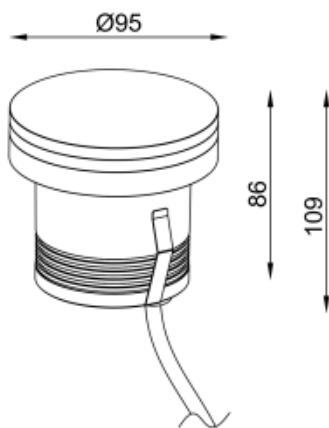

<https://www.uni-luce.com>

+39 339 505 5880

info@uni-luce.com

Via Monselice, 26, 20832 Desio

MB, Italy

RAMI 2 M SQ FL TRIMLESS

Available colors:

○ 232678-B5-FL-TR

Beam angle:

120°

LED Color:

2700K 3000K 4000K 6000K

System Power:

12x0.4W

CRI:

90

Lumen output:

509lm

Material:

Clear Tempered Glass

Location:

Exterior

Fixation:

Inground

Installation:

Inground

Product dimension:

diam95mm

Input:

24V 50/60Hz

IP:

67

Class:

III

DIM Option:

DALI DMX

Mounting Sleeve:

ABS

IK:

09