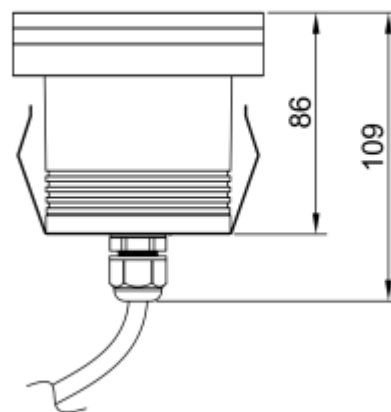

<https://www.uni-luce.com>

+39 339 505 5880

info@uni-luce.com

Via Monselice, 26, 20832 Desio

MB, Italy

RAMI 2 M SQ FL TRIMLESS

Available colors:

○ 232678-B5-FL-TR

Beam angle:

120°

LED Color:

2700K 3000K 4000K 6000K

System Power:

12x0.4W

CRI:

90

Lumen output:

509lm

Material:

Clear Tempered Glass

Location:

Exterior

Fixation:

Inground

Installation:

Inground

Product dimension:

diam95mm

Input:

24V 50/60Hz

IP:

67

Class:

III

DIM Option:

DALI DMX

Mounting Sleeve:

ABS

IK:

09