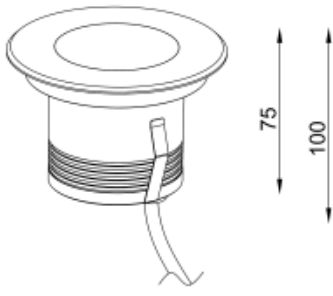

## RAMI 2 FL M RO RGBW

Available colors:	<input checked="" type="radio"/> 232982-B5-FL RGBW
	<input type="radio"/> 232982-W5-FL RGBW
Beam angle:	110° 110°
LED Color:	2700K 3000K 4000K 6000K
System Power:	4x2.2W
CRI:	90
Material:	Stainless steel 316, Clear Tempered Glass
Location:	Exterior
Fixation:	Inground
Installation:	Inground
Product dimension:	diam115mm
Input:	24V 50/60Hz
IP:	67
Class:	III
DIM Option:	DALI DMX
Mounting Sleeve:	ABS
IK:	09

<https://www.uni-luce.com>

+39 339 505 5880

[info@uni-luce.com](mailto:info@uni-luce.com)

Via Monselice, 26, 20832 Desio

MB, Italy

RAMI is a wide collection of inground lamps. The collection comes in 3 dimensions M, L and XL. Each size has has COB, SMD, and FLOOD versions for choice, as well as trim and trimless options. The outer ring has no fixing screws, which gives additional esthetical advantage to the product. The LED source is installed deeply in the body, creating anti glare lighting patterns.