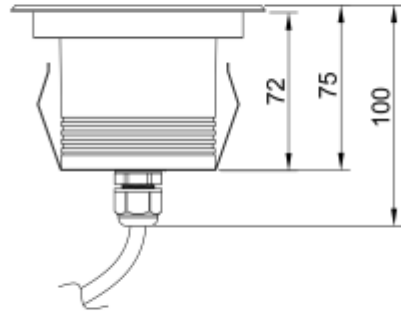

## RAMI 2 FL M RO RGBW

Available colors:	<input checked="" type="radio"/> 232982-B5-FL RGBW
	<input type="radio"/> 232982-W5-FL RGBW
Beam angle:	110° 110°
LED Color:	2700K 3000K 4000K 6000K
System Power:	4x2.2W
CRI:	90
Material:	Stainless steel 316, Clear Tempered Glass
Location:	Exterior
Fixation:	Inground
Installation:	Inground
Product dimension:	diam115mm
Input:	24V 50/60Hz
IP:	67
Class:	III
DIM Option:	DALI DMX
Mounting Sleeve:	ABS
IK:	09

<https://www.uni-luce.com>

+39 339 505 5880

[info@uni-luce.com](mailto:info@uni-luce.com)

Via Monselice, 26, 20832 Desio

MB, Italy

RAMI is a wide collection of inground lamps. The collection comes in 3 dimensions M, L and XL. Each size has has COB, SMD, and FLOOD versions for choice, as well as trim and trimless options. The outer ring has no fixing screws, which gives additional esthetical advantage to the product. The LED source is installed deeply in the body, creating anti glare lighting patterns.