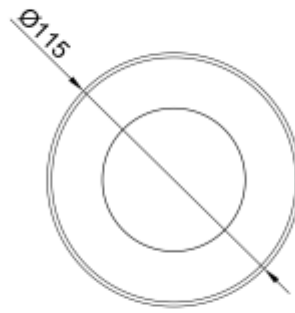

<https://www.uni-luce.com>

+39 339 505 5880

info@uni-luce.com

Via Monselice, 26, 20832 Desio

MB, Italy

RAMI 2 FL M RO

Available colors:	<input type="radio"/> 23266-SS5-FL
	<input type="radio"/> 23266-W5-FL
	<input checked="" type="radio"/> 23266-B5-FL
Beam angle:	120°
LED Color:	2700K 3000K 4000K 6000K
System Power:	12x0.4W
CRI:	90
Lumen output:	509lm
Material:	Stainless steel 316, Clear Tempered Glass
Location:	Exterior
Fixation:	Inground
Installation:	Inground
Product dimension:	diam115mm
Input:	24V 50/60Hz
IP:	67
Class:	III
DIM Option:	DALI DMX
Mounting Sleeve:	ABS
IK:	09

75
100

<https://www.uni-luce.com>

+39 339 505 5880

info@uni-luce.com

Via Monselice, 26, 20832 Desio

MB, Italy

RAMI is a wide collection of inground lamps. The collection comes in 3 dimensions M, L and XL. Each size has has COB, SMD, and FLOOD versions for choice, as well as trim and trimless options. The outer ring has no fixing screws, which gives additional esthetical advantage to the product. The LED source is installed deeply in the body, creating anti glare lighting patterns.