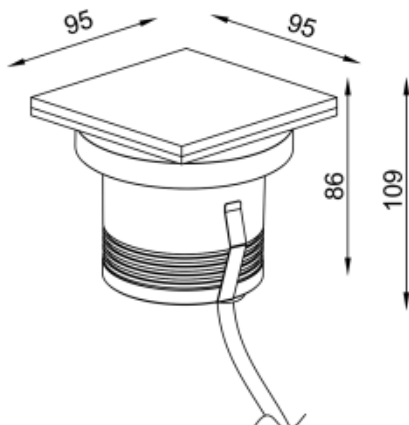

<https://www.uni-luce.com>

+39 339 505 5880

info@uni-luce.com

Via Monselice, 26, 20832 Desio

MB, Italy

RAMI-4 8 SMD L RO TRIMLESS

Available colors:

○ 232999-B8-TR

● 232999-B8-TR

Beam angle:

7°

LED Color:

2700K 3000K 4000K 6000K

System Power:

4x2.1W

CRI:

90

Lumen output:

799lm

Material:

Clear Tempered Glass

Location:

Exterior

Fixation:

Inground

Installation:

Inground

Product dimension:

95x95mm

Input:

24V 50/60Hz

IP:

67

Class:

III

DIM Option:

DALI DMX

Mounting Sleeve:

ABS

IK:

09