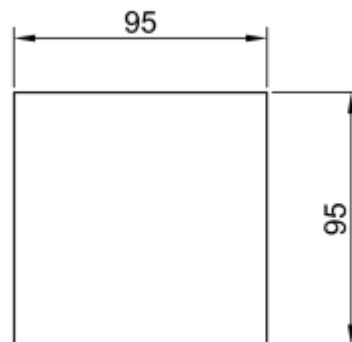

<https://www.uni-luce.com>

+39 339 505 5880

info@uni-luce.com

Via Monselice, 26, 20832 Desio

MB, Italy

RAMI-4 8 SMD L RO TRIMLESS

Available colors:

○ 232999-B8-TR

● 232999-B8-TR

Beam angle:

7°

LED Color:

2700K 3000K 4000K 6000K

System Power:

4x2.1W

CRI:

90

Lumen output:

799lm

Material:

Clear Tempered Glass

Location:

Exterior

Fixation:

Inground

Installation:

Inground

Product dimension:

95x95mm

Input:

24V 50/60Hz

IP:

67

Class:

III

DIM Option:

DALI DMX

Mounting Sleeve:

ABS

IK:

09