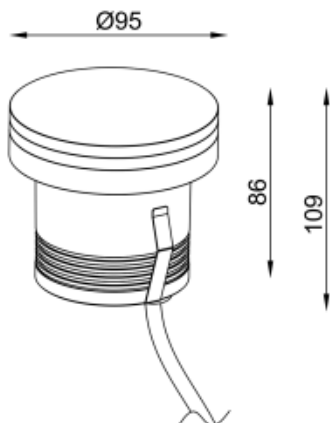

<https://www.uni-luce.com>
+39 339 505 5880
info@uni-luce.com

Via Monselice, 26, 20832 Desio
MB, Italy

RAMI 2 M TRIMLESS SQ

Available colors:	 232674-B8-TR
	 232674-B8-TR
Beam angle:	7°
LED Color:	2700K 3000K 4000K 6000K
System Power:	4x2.1W
CRI:	90
Lumen output:	799lm
Material:	Clear Tempered Glass
Location:	Exterior
Fixation:	Inground
Installation:	Inground
Product dimension:	diam95mm
Input:	24V 50/60Hz
IP:	67
Class:	III
DIM Option:	DALI DMX
Mounting Sleeve:	ABS
IK:	09

<https://www.uni-luce.com>

+39 339 505 5880

info@uni-luce.com

Via Monselice, 26, 20832 Desio

MB, Italy

RAMI is a wide collection of inground lamps. The collection comes in 3 dimensions M, L and XL. Each size has has COB, SMD, and FLOOD versions for choice, as well as trim and trimless options. The outer ring has no fixing screws, which gives additional esthetical advantage to the product. The LED source is installed deeply in the body, creating anti glare lighting patterns.