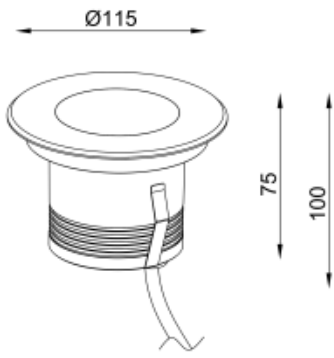

<https://www.uni-luce.com>

+39 339 505 5880

info@uni-luce.com

Via Monselice, 26, 20832 Desio

MB, Italy

RAMI 2 M RO

Available colors:	<input type="radio"/> 23261-SS8-SMD
	<input type="radio"/> 23261-W8-SMD
	<input checked="" type="radio"/> 23261-B8-SMD
Beam angle:	7° 13° 20° 30° 40°
LED Color:	2700K 3000K 4000K 6000K
System Power:	4x2,1W
CRI:	90
Lumen output:	799lm
Material:	Stainless steel 316, Clear Tempered Glass
Location:	Exterior
Fixation:	Inground
Installation:	Inground
Product dimension:	diam58mm
Input:	24V 50/60Hz
IP:	67
Class:	III
DIM Option:	DALI DMX
Mounting Sleeve:	ABS
IK:	09

<https://www.uni-luce.com>

+39 339 505 5880

info@uni-luce.com

Via Monselice, 26, 20832 Desio

MB, Italy

RAMI is a wide collection of inground lamps. The collection comes in 3 dimensions M, L and XL. Each size has has COB, SMD, and FLOOD versions for choice, as well as trim and trimless options. The outer ring has no fixing screws, which gives additional esthetical advantage to the product. The LED source is installed deeply in the body, creating anti glare lighting patterns.