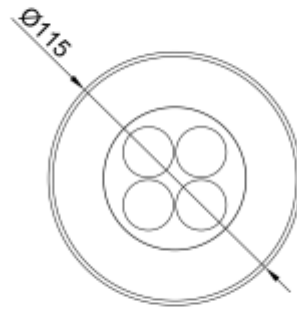

<https://www.uni-luce.com>

+39 339 505 5880

info@uni-luce.com

Via Monselice, 26, 20832 Desio

MB, Italy

RAMI 2 M RO

Available colors:	<input type="radio"/> 23261-SS8-SMD
	<input type="radio"/> 23261-W8-SMD
	<input checked="" type="radio"/> 23261-B8-SMD
Beam angle:	7° 13° 20° 30° 40°
LED Color:	2700K 3000K 4000K 6000K
System Power:	4x2,1W
CRI:	90
Lumen output:	799lm
Material:	Stainless steel 316, Clear Tempered Glass
Location:	Exterior
Fixation:	Inground
Installation:	Inground
Product dimension:	diam58mm
Input:	24V 50/60Hz
IP:	67
Class:	III
DIM Option:	DALI DMX
Mounting Sleeve:	ABS
IK:	09

<https://www.uni-luce.com>

+39 339 505 5880

info@uni-luce.com

Via Monselice, 26, 20832 Desio

MB, Italy

RAMI is a wide collection of inground lamps. The collection comes in 3 dimensions M, L and XL. Each size has has COB, SMD, and FLOOD versions for choice, as well as trim and trimless options. The outer ring has no fixing screws, which gives additional esthetical advantage to the product. The LED source is installed deeply in the body, creating anti glare lighting patterns.