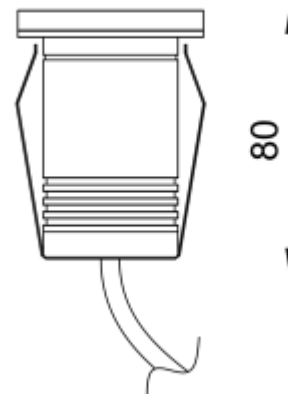

<https://www.uni-luce.com>
+39 339 505 5880
info@uni-luce.com

Via Monselice, 26, 20832 Desio
MB, Italy

RAMI 3 COB M RO TRIMLESS

| | |
|--------------------|---|
| Available colors: |  233008-B3-TR |
| |  233008-B3-TR |
| Beam angle: | 24° |
| LED Color: | 2700K 3000K 4000K 6000K |
| System Power: | 1x2.8W |
| CRI: | 90 |
| Lumen output: | 356lm |
| Material: | Clear Tempered Glass |
| Location: | Exterior |
| Fixation: | Inground |
| Installation: | Inground |
| Product dimension: | 55x55mm |
| Input: | 24V 50/60Hz |
| IP: | 67 |
| Class: | III |
| DIM Option: | DALI DMX |
| Mounting Sleeve: | ABS |
| IK: | 09 |

<https://www.uni-luce.com>

+39 339 505 5880

info@uni-luce.com

Via Monselice, 26, 20832 Desio

MB, Italy

RAMI is a wide collection of inground lamps. The collection comes in 3 dimensions M, L and XL. Each size has has COB, SMD, and FLOOD versions for choice, as well as trim and trimless options. The outer ring has no fixing screws, which gives additional esthetical advantage to the product. The LED source is installed deeply in the body, creating anti glare lighting patterns.