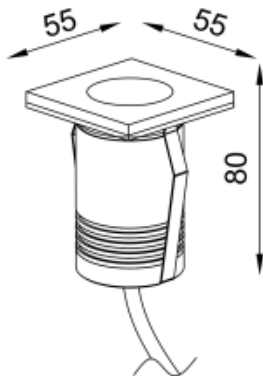

<https://www.uni-luce.com>
+39 339 505 5880
info@uni-luce.com

Via Monselice, 26, 20832 Desio
MB, Italy

RAMI 3 COB M RO TRIMLESS

| | |
|--------------------|---|
| Available colors: |  233008-B3-TR |
| |  233008-B3-TR |
| Beam angle: | 24° |
| LED Color: | 2700K 3000K 4000K 6000K |
| System Power: | 1x2.8W |
| CRI: | 90 |
| Lumen output: | 356lm |
| Material: | Clear Tempered Glass |
| Location: | Exterior |
| Fixation: | Inground |
| Installation: | Inground |
| Product dimension: | 55x55mm |
| Input: | 24V 50/60Hz |
| IP: | 67 |
| Class: | III |
| DIM Option: | DALI DMX |
| Mounting Sleeve: | ABS |
| IK: | 09 |

<https://www.uni-luce.com>

+39 339 505 5880

info@uni-luce.com

Via Monselice, 26, 20832 Desio

MB, Italy

RAMI is a wide collection of inground lamps. The collection comes in 3 dimensions M, L and XL. Each size has has COB, SMD, and FLOOD versions for choice, as well as trim and trimless options. The outer ring has no fixing screws, which gives additional esthetical advantage to the product. The LED source is installed deeply in the body, creating anti glare lighting patterns.