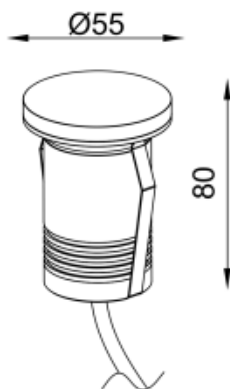

<https://www.uni-luce.com>

+39 339 505 5880

info@uni-luce.com

Via Monselice, 26, 20832 Desio

MB, Italy

RAMI 14 XL SQ FL TRIMLESS

Available colors:	 232680-B3-TR
	 232680-B3-TR
Beam angle:	24°
LED Color:	2700K 3000K 4000K 6000K
System Power:	1x2.8W
CRI:	90
Lumen output:	356lm
Material:	Clear Tempered Glass
Location:	Exterior
Fixation:	Inground
Installation:	Inground
Product dimension:	diam55mm
Input:	24V 50/60Hz
IP:	67
Class:	III
DIM Option:	DALI DMX
Mounting Sleeve:	ABS
IK:	09

<https://www.uni-luce.com>

+39 339 505 5880

info@uni-luce.com

Via Monselice, 26, 20832 Desio

MB, Italy

RAMI is a wide collection of inground lamps. The collection comes in 3 dimensions M, L and XL. Each size has has COB, SMD, and FLOOD versions for choice, as well as trim and trimless options. The outer ring has no fixing screws, which gives additional esthetical advantage to the product. The LED source is installed deeply in the body, creating anti glare lighting patterns.