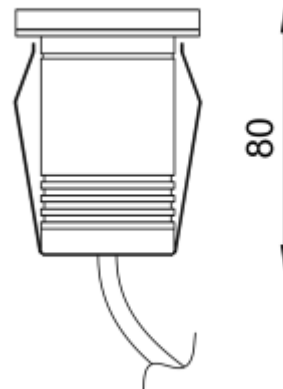

<https://www.uni-luce.com>

+39 339 505 5880

info@uni-luce.com

Via Monselice, 26, 20832 Desio

MB, Italy

RAMI 14 XL SQ FL TRIMLESS

Available colors:	 232680-B3-TR
	 232680-B3-TR
Beam angle:	24°
LED Color:	2700K 3000K 4000K 6000K
System Power:	1x2.8W
CRI:	90
Lumen output:	356lm
Material:	Clear Tempered Glass
Location:	Exterior
Fixation:	Inground
Installation:	Inground
Product dimension:	diam55mm
Input:	24V 50/60Hz
IP:	67
Class:	III
DIM Option:	DALI DMX
Mounting Sleeve:	ABS
IK:	09

<https://www.uni-luce.com>

+39 339 505 5880

info@uni-luce.com

Via Monselice, 26, 20832 Desio

MB, Italy

RAMI is a wide collection of inground lamps. The collection comes in 3 dimensions M, L and XL. Each size has has COB, SMD, and FLOOD versions for choice, as well as trim and trimless options. The outer ring has no fixing screws, which gives additional esthetical advantage to the product. The LED source is installed deeply in the body, creating anti glare lighting patterns.