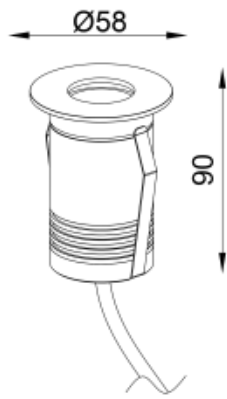

<https://www.uni-luce.com>

+39 339 505 5880

info@uni-luce.com

Via Monselice, 26, 20832 Desio

MB, Italy

RAMI 2 FL M RO

Available colors:	<input type="radio"/> 23268-SS3
	<input type="radio"/> 23268-W3
	<input checked="" type="radio"/> 23268-BS3
Beam angle:	24° 36°
LED Color:	2700K 3000K 4000K 6000K
System Power:	1x2.8W
CRI:	90
Lumen output:	356lm
Material:	Stainless steel 316, Clear Tempered Glass
Location:	Exterior
Fixation:	Inground
Installation:	Inground
Product dimension:	diam58mm
Input:	24V 50/60Hz
IP:	67
Class:	III
DIM Option:	DALI DMX
Mounting Sleeve:	ABS
IK:	09

<https://www.uni-luce.com>

+39 339 505 5880

info@uni-luce.com

Via Monselice, 26, 20832 Desio

MB, Italy

RAMI is a wide collection of inground lamps. The collection comes in 3 dimensions M, L and XL. Each size has has COB, SMD, and FLOOD versions for choice, as well as trim and trimless options. The outer ring has no fixing screws, which gives additional esthetical advantage to the product. The LED source is installed deeply in the body, creating anti glare lighting patterns.