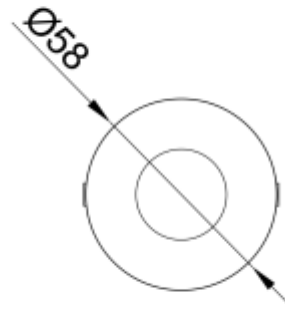

<https://www.uni-luce.com>

+39 339 505 5880

info@uni-luce.com

Via Monselice, 26, 20832 Desio

MB, Italy

RAMI 2 FL M RO

Available colors:	<input type="radio"/> 23268-SS3
	<input type="radio"/> 23268-W3
	<input checked="" type="radio"/> 23268-BS3
Beam angle:	24° 36°
LED Color:	2700K 3000K 4000K 6000K
System Power:	1x2.8W
CRI:	90
Lumen output:	356lm
Material:	Stainless steel 316, Clear Tempered Glass
Location:	Exterior
Fixation:	Inground
Installation:	Inground
Product dimension:	diam58mm
Input:	24V 50/60Hz
IP:	67
Class:	III
DIM Option:	DALI DMX
Mounting Sleeve:	ABS
IK:	09

<https://www.uni-luce.com>

+39 339 505 5880

info@uni-luce.com

Via Monselice, 26, 20832 Desio

MB, Italy

RAMI is a wide collection of inground lamps. The collection comes in 3 dimensions M, L and XL. Each size has has COB, SMD, and FLOOD versions for choice, as well as trim and trimless options. The outer ring has no fixing screws, which gives additional esthetical advantage to the product. The LED source is installed deeply in the body, creating anti glare lighting patterns.