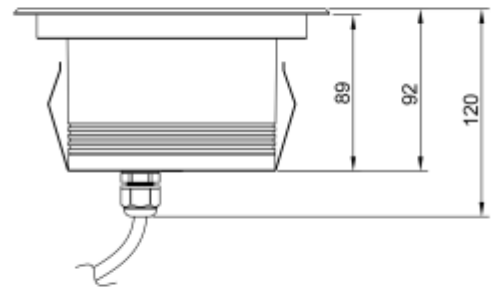

<https://www.uni-luce.com>

+39 339 505 5880

info@uni-luce.com

Via Monselice, 26, 20832 Desio

MB, Italy

RAMI 6 L RO RGBW

Available colors:	<input type="radio"/> 232678-B18-RGBW
	<input checked="" type="radio"/> 232678-B18-RGBW
	<input type="radio"/> 232678-W18-RGBW
Beam angle:	30° 30° 40° 60°
LED Color:	2700K 3000K 4000K 6000K
System Power:	3x6W
CRI:	90
Material:	Stainless steel 316, Clear Tempered Glass
Location:	Exterior
Fixation:	Inground
Installation:	Inground
Product dimension:	diam175mm
Input:	24V 50/60Hz
IP:	67
Class:	III
DIM Option:	DALI DMX
Mounting Sleeve:	ABS
IK:	09

<https://www.uni-luce.com>

+39 339 505 5880

info@uni-luce.com

Via Monselice, 26, 20832 Desio

MB, Italy

RAMI is a wide collection of inground lamps. The collection comes in 3 dimensions M, L and XL. Each size has has COB, SMD, and FLOOD versions for choice, as well as trim and trimless options. The outer ring has no fixing screws, which gives additional esthetical advantage to the product. The LED source is installed deeply in the body, creating anti glare lighting patterns.