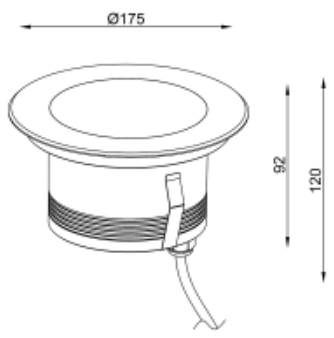

<https://www.uni-luce.com>

+39 339 505 5880

info@uni-luce.com

Via Monselice, 26, 20832 Desio

MB, Italy

RAMI 6 L RO RGBW

Available colors:	<input type="radio"/> 232678-B18-RGBW
	<input checked="" type="radio"/> 232678-B18-RGBW
	<input type="radio"/> 232678-W18-RGBW
Beam angle:	30° 30° 40° 60°
LED Color:	2700K 3000K 4000K 6000K
System Power:	3x6W
CRI:	90
Material:	Stainless steel 316, Clear Tempered Glass
Location:	Exterior
Fixation:	Inground
Installation:	Inground
Product dimension:	diam175mm
Input:	24V 50/60Hz
IP:	67
Class:	III
DIM Option:	DALI DMX
Mounting Sleeve:	ABS
IK:	09

<https://www.uni-luce.com>

+39 339 505 5880

info@uni-luce.com

Via Monselice, 26, 20832 Desio

MB, Italy

RAMI is a wide collection of inground lamps. The collection comes in 3 dimensions M, L and XL. Each size has has COB, SMD, and FLOOD versions for choice, as well as trim and trimless options. The outer ring has no fixing screws, which gives additional esthetical advantage to the product. The LED source is installed deeply in the body, creating anti glare lighting patterns.