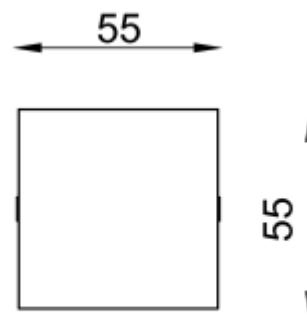

## RAMI 2 M TRIMLESS RO ASYM

Available colors:	● 232991-B2-TR
Beam angle:	30°
LED Color:	2700K 3000K 4000K 6000K
System Power:	1x2W
CRI:	90
Lumen output:	222lm
Material:	Clear Tempered Glass
Location:	Exterior
Fixation:	Inground
Installation:	Inground
Product dimension:	55x55mm
Input:	24V 50/60Hz
IP:	67
Class:	III
DIM Option:	DALI DMX
Mounting Sleeve:	ABS
IK:	09

<https://www.uni-luce.com>

+39 339 505 5880

[info@uni-luce.com](mailto:info@uni-luce.com)

Via Monselice, 26, 20832 Desio

MB, Italy

RAMI is a wide collection of inground lamps. The collection comes in 3 dimensions M, L and XL. Each size has has COB, SMD, and FLOOD versions for choice, as well as trim and trimless options. The outer ring has no fixing screws, which gives additional esthetical advantage to the product. The LED source is installed deeply in the body, creating anti glare lighting patterns.