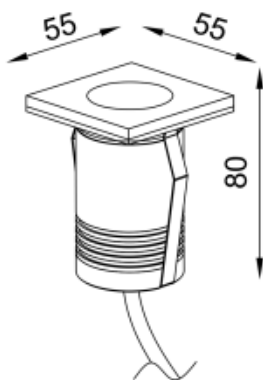

## RAMI 2 M TRIMLESS RO ASYM

Available colors:	● 232991-B2-TR
Beam angle:	30°
LED Color:	2700K 3000K 4000K 6000K
System Power:	1x2W
CRI:	90
Lumen output:	222lm
Material:	Clear Tempered Glass
Location:	Exterior
Fixation:	Inground
Installation:	Inground
Product dimension:	55x55mm
Input:	24V 50/60Hz
IP:	67
Class:	III
DIM Option:	DALI DMX
Mounting Sleeve:	ABS
IK:	09

<https://www.uni-luce.com>

+39 339 505 5880

[info@uni-luce.com](mailto:info@uni-luce.com)

Via Monselice, 26, 20832 Desio

MB, Italy

RAMI is a wide collection of inground lamps. The collection comes in 3 dimensions M, L and XL. Each size has has COB, SMD, and FLOOD versions for choice, as well as trim and trimless options. The outer ring has no fixing screws, which gives additional esthetical advantage to the product. The LED source is installed deeply in the body, creating anti glare lighting patterns.