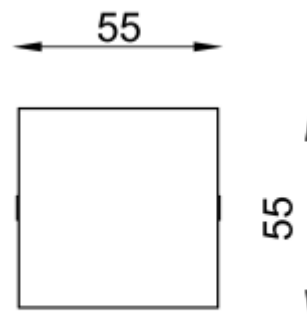

<https://www.uni-luce.com>
+39 339 505 5880
info@uni-luce.com

Via Monselice, 26, 20832 Desio
MB, Italy

RAMI 2 M TRIMLESS RO ASYM

Available colors:	 232988-B2-TR  232988-B2-TR
Beam angle:	7°
LED Color:	2700K 3000K 4000K 6000K
System Power:	1x2W
CRI:	90
Lumen output:	222lm
Material:	Clear Tempered Glass
Location:	Exterior
Fixation:	Inground
Installation:	Inground
Product dimension:	55x55mm
Input:	24V 50/60Hz
IP:	67
Class:	III
DIM Option:	DALI DMX
Mounting Sleeve:	ABS
IK:	09

<https://www.uni-luce.com>

+39 339 505 5880

info@uni-luce.com

Via Monselice, 26, 20832 Desio

MB, Italy

RAMI is a wide collection of inground lamps. The collection comes in 3 dimensions M, L and XL. Each size has has COB, SMD, and FLOOD versions for choice, as well as trim and trimless options. The outer ring has no fixing screws, which gives additional esthetical advantage to the product. The LED source is installed deeply in the body, creating anti glare lighting patterns.