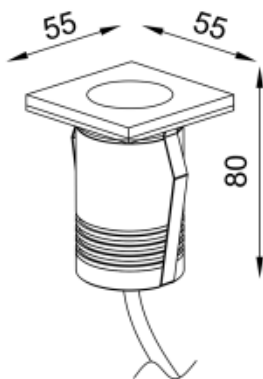

<https://www.uni-luce.com>
+39 339 505 5880
info@uni-luce.com

Via Monselice, 26, 20832 Desio
MB, Italy

RAMI 2 M TRIMLESS RO ASYM

Available colors:	 232988-B2-TR  232988-B2-TR
Beam angle:	7°
LED Color:	2700K 3000K 4000K 6000K
System Power:	1x2W
CRI:	90
Lumen output:	222lm
Material:	Clear Tempered Glass
Location:	Exterior
Fixation:	Inground
Installation:	Inground
Product dimension:	55x55mm
Input:	24V 50/60Hz
IP:	67
Class:	III
DIM Option:	DALI DMX
Mounting Sleeve:	ABS
IK:	09

<https://www.uni-luce.com>

+39 339 505 5880

info@uni-luce.com

Via Monselice, 26, 20832 Desio

MB, Italy

RAMI is a wide collection of inground lamps. The collection comes in 3 dimensions M, L and XL. Each size has has COB, SMD, and FLOOD versions for choice, as well as trim and trimless options. The outer ring has no fixing screws, which gives additional esthetical advantage to the product. The LED source is installed deeply in the body, creating anti glare lighting patterns.