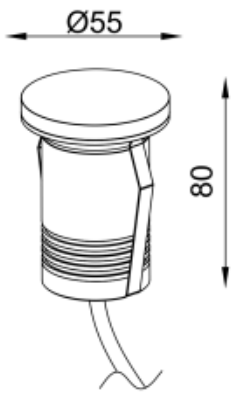

<https://www.uni-luce.com>

+39 339 505 5880

info@uni-luce.com

Via Monselice, 26, 20832 Desio

MB, Italy

RAMI 2 M TRIMLESS RO

Available colors:	 232990-B2-TR
Beam angle:	30°
LED Color:	2700K 3000K 4000K 6000K
System Power:	1x2W
CRI:	90
Lumen output:	222lm
Material:	Stainless steel 316, Clear Tempered Glass
Location:	Exterior
Fixation:	Inground
Installation:	Inground
Product dimension:	diam55mm
Input:	24V 50/60Hz
IP:	67
Class:	III
DIM Option:	DALI DMX
Mounting Sleeve:	ABS
IK:	09

<https://www.uni-luce.com>

+39 339 505 5880

info@uni-luce.com

Via Monselice, 26, 20832 Desio

MB, Italy

RAMI is a wide collection of inground lamps. The collection comes in 3 dimensions M, L and XL. Each size has has COB, SMD, and FLOOD versions for choice, as well as trim and trimless options. The outer ring has no fixing screws, which gives additional esthetical advantage to the product. The LED source is installed deeply in the body, creating anti glare lighting patterns.