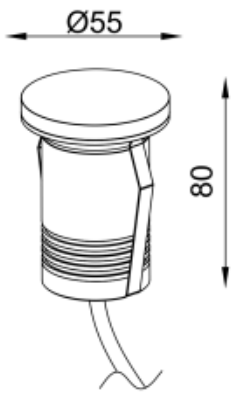

<https://www.uni-luce.com>

+39 339 505 5880

info@uni-luce.com

Via Monselice, 26, 20832 Desio

MB, Italy

RAMI 2 M RO

Available colors:	 232673-B2-TR
	 232673-B2-TR
Beam angle:	7°
LED Color:	2700K 3000K 4000K 6000K
System Power:	1x2W
CRI:	90
Lumen output:	222lm
Material:	Stainless steel 316, Clear Tempered Glass
Location:	Exterior
Fixation:	Inground
Installation:	Inground
Product dimension:	diam55mm
Input:	24V 50/60Hz
IP:	67
Class:	III
DIM Option:	DALI DMX
Mounting Sleeve:	ABS
IK:	09

<https://www.uni-luce.com>

+39 339 505 5880

info@uni-luce.com

Via Monselice, 26, 20832 Desio

MB, Italy

RAMI is a wide collection of inground lamps. The collection comes in 3 dimensions M, L and XL. Each size has has COB, SMD, and FLOOD versions for choice, as well as trim and trimless options. The outer ring has no fixing screws, which gives additional esthetical advantage to the product. The LED source is installed deeply in the body, creating anti glare lighting patterns.