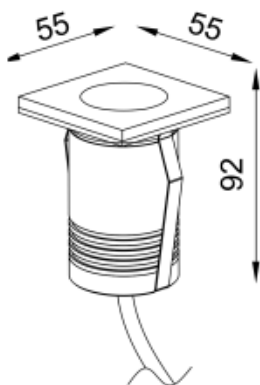

<https://www.uni-luce.com>
+39 339 505 5880
info@uni-luce.com

Via Monselice, 26, 20832 Desio
MB, Italy

RAMI 2 M RO FL TRIMLESS

Available colors:	● 233005-B2-TR
Beam angle:	110°
LED Color:	2700K 3000K 4000K 6000K
System Power:	1x2W
CRI:	90
Lumen output:	222lm
Material:	Clear Tempered Glass
Location:	Exterior
Fixation:	Inground
Installation:	Inground
Product dimension:	diam55mm
Input:	24V 50/60Hz
IP:	67
Class:	III
DIM Option:	DALI DMX
Mounting Sleeve:	ABS
IK:	09

<https://www.uni-luce.com>

+39 339 505 5880

info@uni-luce.com

Via Monselice, 26, 20832 Desio

MB, Italy

RAMI is a wide collection of inground lamps. The collection comes in 3 dimensions M, L and XL. Each size has has COB, SMD, and FLOOD versions for choice, as well as trim and trimless options. The outer ring has no fixing screws, which gives additional esthetical advantage to the product. The LED source is installed deeply in the body, creating anti glare lighting patterns.