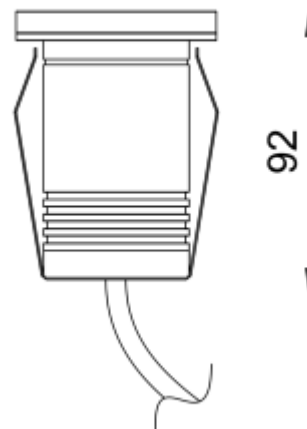

<https://www.uni-luce.com>
+39 339 505 5880
info@uni-luce.com

Via Monselice, 26, 20832 Desio
MB, Italy

RAMI 2 M RO FL TRIMLESS

Available colors:	● 233005-B2-TR
Beam angle:	110°
LED Color:	2700K 3000K 4000K 6000K
System Power:	1x2W
CRI:	90
Lumen output:	222lm
Material:	Clear Tempered Glass
Location:	Exterior
Fixation:	Inground
Installation:	Inground
Product dimension:	diam55mm
Input:	24V 50/60Hz
IP:	67
Class:	III
DIM Option:	DALI DMX
Mounting Sleeve:	ABS
IK:	09

<https://www.uni-luce.com>

+39 339 505 5880

info@uni-luce.com

Via Monselice, 26, 20832 Desio

MB, Italy

RAMI is a wide collection of inground lamps. The collection comes in 3 dimensions M, L and XL. Each size has has COB, SMD, and FLOOD versions for choice, as well as trim and trimless options. The outer ring has no fixing screws, which gives additional esthetical advantage to the product. The LED source is installed deeply in the body, creating anti glare lighting patterns.