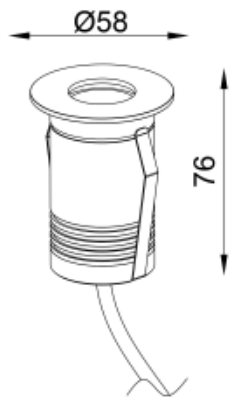

<https://www.uni-luce.com>

+39 339 505 5880

info@uni-luce.com

Via Monselice, 26, 20832 Desio

MB, Italy

RAMI 18 COB XL SQ

Available colors:	<input type="radio"/> 23274-B2-RGBW
	<input checked="" type="radio"/> 23274-B2-RGBW
	<input type="radio"/> 23274-W2-RGBW
Beam angle:	25° 25° 30° 45°
LED Color:	2700K 3000K 4000K 6000K
System Power:	1x2W
CRI:	90
Material:	Stainless steel 316, Clear Tempered Glass
Location:	Exterior
Fixation:	Inground
Installation:	Inground
Product dimension:	diam58mm
Input:	24V 50/60Hz
IP:	67
Class:	III
DIM Option:	DALI DMX
Mounting Sleeve:	ABS
IK:	09

<https://www.uni-luce.com>

+39 339 505 5880

info@uni-luce.com

Via Monselice, 26, 20832 Desio

MB, Italy

RAMI is a wide collection of inground lamps. The collection comes in 3 dimensions M, L and XL. Each size has has COB, SMD, and FLOOD versions for choice, as well as trim and trimless options. The outer ring has no fixing screws, which gives additional esthetical advantage to the product. The LED source is installed deeply in the body, creating anti glare lighting patterns.