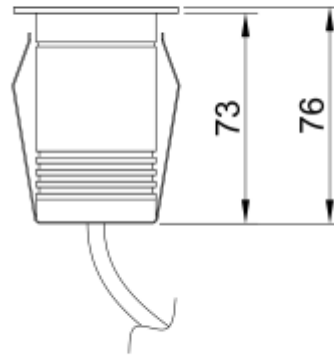

<https://www.uni-luce.com>

+39 339 505 5880

info@uni-luce.com

Via Monselice, 26, 20832 Desio

MB, Italy

RAMI 18 COB XL SQ

Available colors:	<input type="radio"/> 23274-B2-RGBW
	<input checked="" type="radio"/> 23274-B2-RGBW
	<input type="radio"/> 23274-W2-RGBW
Beam angle:	25° 25° 30° 45°
LED Color:	2700K 3000K 4000K 6000K
System Power:	1x2W
CRI:	90
Material:	Stainless steel 316, Clear Tempered Glass
Location:	Exterior
Fixation:	Inground
Installation:	Inground
Product dimension:	diam58mm
Input:	24V 50/60Hz
IP:	67
Class:	III
DIM Option:	DALI DMX
Mounting Sleeve:	ABS
IK:	09

<https://www.uni-luce.com>

+39 339 505 5880

info@uni-luce.com

Via Monselice, 26, 20832 Desio

MB, Italy

RAMI is a wide collection of inground lamps. The collection comes in 3 dimensions M, L and XL. Each size has has COB, SMD, and FLOOD versions for choice, as well as trim and trimless options. The outer ring has no fixing screws, which gives additional esthetical advantage to the product. The LED source is installed deeply in the body, creating anti glare lighting patterns.