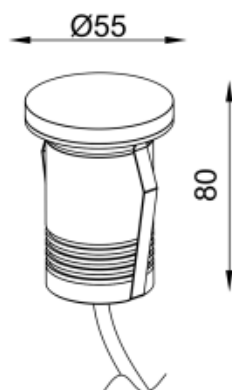

Installation:

Inground

Product dimension:

diam55mm

Input:

24V 50/60Hz

IP:

67

Class:

III

DIM Option:

DALI DMX

Mounting Sleeve:

ABS

IK:

09

<https://www.uni-luce.com>

+39 339 505 5880

info@uni-luce.com

Via Monselice, 26, 20832 Desio

MB, Italy

RAMI is a wide collection of inground lamps. The collection comes in 3 dimensions M, L and XL. Each size has has COB, SMD, and FLOOD versions for choice, as well as trim and trimless options. The outer ring has no fixing screws, which gives additional esthetical advantage to the product. The LED source is installed deeply in the body, creating anti glare lighting patterns.