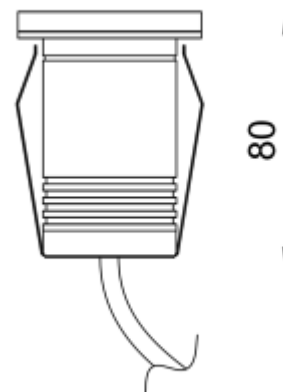

Installation:

Inground

Product dimension:

diam55mm

Input:

24V 50/60Hz

IP:

67

Class:

III

DIM Option:

DALI DMX

Mounting Sleeve:

ABS

IK:

09

<https://www.uni-luce.com>

+39 339 505 5880

info@uni-luce.com

Via Monselice, 26, 20832 Desio

MB, Italy

RAMI is a wide collection of inground lamps. The collection comes in 3 dimensions M, L and XL. Each size has has COB, SMD, and FLOOD versions for choice, as well as trim and trimless options. The outer ring has no fixing screws, which gives additional esthetical advantage to the product. The LED source is installed deeply in the body, creating anti glare lighting patterns.