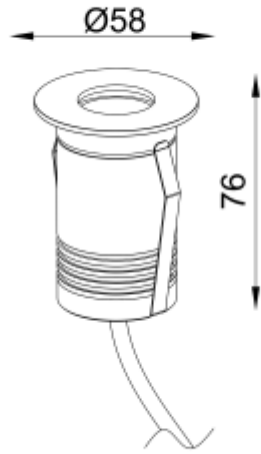

## RAMI 2 M RO

Available colors:	<input type="radio"/> 232987-SS2
	<input type="radio"/> 232987-W2
	<input checked="" type="radio"/> 232987-B2
Beam angle:	30°
LED Color:	2700K 3000K 4000K 6000K
System Power:	1x2W
CRI:	90
Lumen output:	190lm
Material:	Stainless steel 316, Clear Tempered Glass
Location:	Exterior
Fixation:	Inground
Installation:	Inground
Product dimension:	diam58mm
Input:	24V 50/60Hz
IP:	67
Class:	III
DIM Option:	DALI DMX
Mounting Sleeve:	ABS
IK:	09

<https://www.uni-luce.com>

+39 339 505 5880

[info@uni-luce.com](mailto:info@uni-luce.com)

Via Monselice, 26, 20832 Desio

MB, Italy

RAMI is a wide collection of inground lamps. The collection comes in 3 dimensions M, L and XL. Each size has has COB, SMD, and FLOOD versions for choice, as well as trim and trimless options. The outer ring has no fixing screws, which gives additional esthetical advantage to the product. The LED source is installed deeply in the body, creating anti glare lighting patterns.