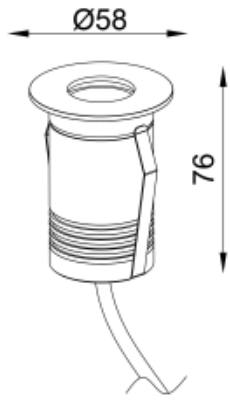

<https://www.uni-luce.com>

+39 339 505 5880

info@uni-luce.com

Via Monselice, 26, 20832 Desio

MB, Italy

RAMI-3 18 XL RO RGBW

Available colors:	<input checked="" type="radio"/> 232980-B2-FL-RGBW
	<input type="radio"/> 232980-W2-FL-RGBW
Beam angle:	110° 110°
LED Color:	2700K 3000K 4000K 6000K
System Power:	1x2.2W
CRI:	90
Material:	Stainless steel 316, Clear Tempered Glass
Location:	Exterior
Fixation:	Inground
Installation:	Inground
Product dimension:	diam58mm
Input:	24V 50/60Hz
IP:	67
Class:	III
DIM Option:	DALI DMX
Mounting Sleeve:	ABS
IK:	09

<https://www.uni-luce.com>

+39 339 505 5880

info@uni-luce.com

Via Monselice, 26, 20832 Desio

MB, Italy

RAMI is a wide collection of inground lamps. The collection comes in 3 dimensions M, L and XL. Each size has has COB, SMD, and FLOOD versions for choice, as well as trim and trimless options. The outer ring has no fixing screws, which gives additional esthetical advantage to the product. The LED source is installed deeply in the body, creating anti glare lighting patterns.