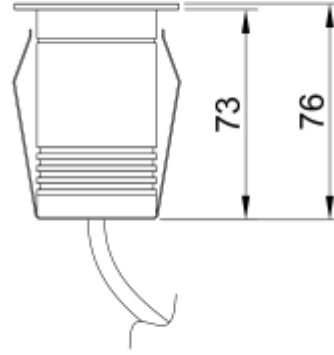

<https://www.uni-luce.com>

+39 339 505 5880

info@uni-luce.com

Via Monselice, 26, 20832 Desio

MB, Italy

RAMI-3 18 XL RO RGBW

Available colors:	<input checked="" type="radio"/> 232980-B2-FL-RGBW
	<input type="radio"/> 232980-W2-FL-RGBW
Beam angle:	110° 110°
LED Color:	2700K 3000K 4000K 6000K
System Power:	1x2.2W
CRI:	90
Material:	Stainless steel 316, Clear Tempered Glass
Location:	Exterior
Fixation:	Inground
Installation:	Inground
Product dimension:	diam58mm
Input:	24V 50/60Hz
IP:	67
Class:	III
DIM Option:	DALI DMX
Mounting Sleeve:	ABS
IK:	09

<https://www.uni-luce.com>

+39 339 505 5880

info@uni-luce.com

Via Monselice, 26, 20832 Desio

MB, Italy

RAMI is a wide collection of inground lamps. The collection comes in 3 dimensions M, L and XL. Each size has has COB, SMD, and FLOOD versions for choice, as well as trim and trimless options. The outer ring has no fixing screws, which gives additional esthetical advantage to the product. The LED source is installed deeply in the body, creating anti glare lighting patterns.