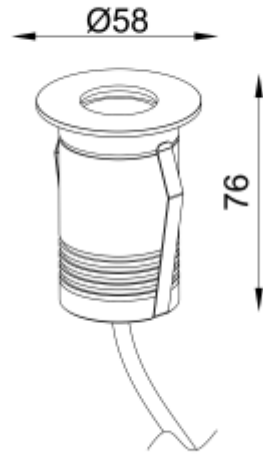

## RAMI 2 M RO ASYM

Available colors:	<input type="radio"/> 23265-SS2-FL
	<input type="radio"/> 23265-W2-FL
	<input checked="" type="radio"/> 23265-B2-FL
Beam angle:	110°
LED Color:	2700K 3000K 4000K 6000K
System Power:	1x2W
CRI:	90
Lumen output:	222lm
Material:	Stainless steel 316, Clear Tempered Glass
Location:	Exterior
Fixation:	Inground
Installation:	Inground
Product dimension:	diam58mm
Input:	24V 50/60Hz
IP:	67
Class:	III
DIM Option:	DALI DMX
Mounting Sleeve:	ABS
IK:	09

<https://www.uni-luce.com>

+39 339 505 5880

[info@uni-luce.com](mailto:info@uni-luce.com)

Via Monselice, 26, 20832 Desio

MB, Italy

RAMI is a wide collection of inground lamps. The collection comes in 3 dimensions M, L and XL. Each size has has COB, SMD, and FLOOD versions for choice, as well as trim and trimless options. The outer ring has no fixing screws, which gives additional esthetical advantage to the product. The LED source is installed deeply in the body, creating anti glare lighting patterns.