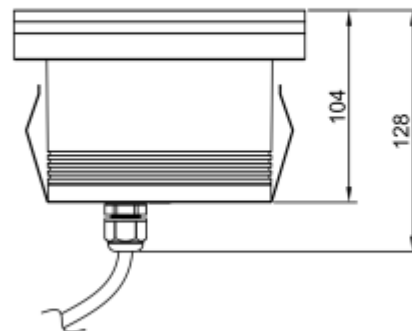

Fixation: Inground

Installation: Inground

Product dimension: 150x150mm

Input: 24V 50/60Hz

IP: 67

Class: III

DIM Option: DALI DMX

Mounting Sleeve: ABS

IK: 09

<https://www.uni-luce.com>

+39 339 505 5880

info@uni-luce.com

Via Monselice, 26, 20832 Desio

MB, Italy

RAMI is a wide collection of inground lamps. The collection comes in 3 dimensions M, L and XL. Each size has has COB, SMD, and FLOOD versions for choice, as well as trim and trimless options. The outer ring has no fixing screws, which gives additional esthetical advantage to the product. The LED source is installed deeply in the body, creating anti glare lighting patterns.