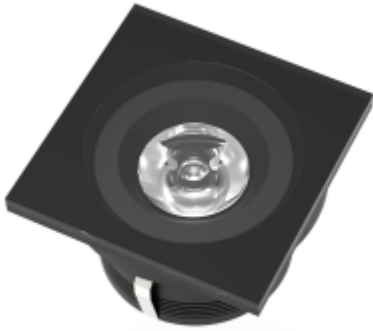

<https://www.uni-luce.com>

+39 339 505 5880

info@uni-luce.com

Via Monselice, 26, 20832 Desio

MB, Italy

RAMI 18 XL RO TRIMLESS

Available colors:

○ 233015-B18-LE-TR

● 233015-B18-LE-TR

Beam angle: 20°

LED Color: 2700K 3000K 4000K 6000K

System Power: 1x18W

CRI: 90

Lumen output: 2034lm

Material: Clear Tempered Glass

Location: Exterior

Fixation: Inground

Installation: Inground

Product dimension: 150x150mm

Input: 24V 50/60Hz

IP: 67

Class: III

DIM Option: DALI DMX

Mounting Sleeve: ABS

IK: 09

<https://www.uni-luce.com>

+39 339 505 5880

info@uni-luce.com

Via Monselice, 26, 20832 Desio

MB, Italy

RAMI is a wide collection of inground lamps. The collection comes in 3 dimensions M, L and XL. Each size has has COB, SMD, and FLOOD versions for choice, as well as trim and trimless options. The outer ring has no fixing screws, which gives additional esthetical advantage to the product. The LED source is installed deeply in the body, creating anti glare lighting patterns.