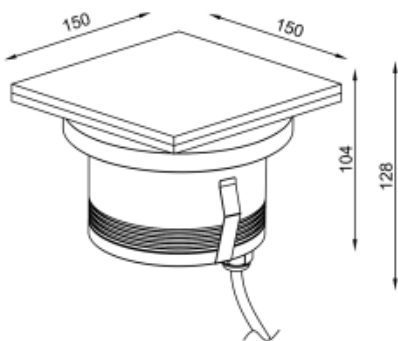

Fixation: Inground

Installation: Inground

Product dimension: 150x150mm

Input: 24V 50/60Hz

IP: 67

Class: III

DIM Option: DALI DMX

Mounting Sleeve: ABS

IK: 09

<https://www.uni-luce.com>

+39 339 505 5880

info@uni-luce.com

Via Monselice, 26, 20832 Desio

MB, Italy

RAMI is a wide collection of inground lamps. The collection comes in 3 dimensions M, L and XL. Each size has has COB, SMD, and FLOOD versions for choice, as well as trim and trimless options. The outer ring has no fixing screws, which gives additional esthetical advantage to the product. The LED source is installed deeply in the body, creating anti glare lighting patterns.