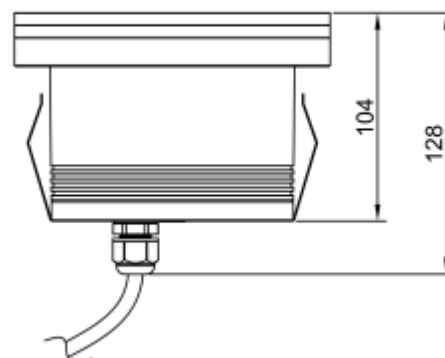

Available colors:

○ 232682-B18-LE-TR

● 232682-B18-LE-TR

Beam angle: 20°

LED Color: 2700K 3000K 4000K 6000K

System Power: 1x18W

CRI: 90

Lumen output: 2034lm

Material: Clear Tempered Glass

Location: Exterior

Fixation: Inground

Installation: Inground

Product dimension: diam150mm

Input: 24V 50/60Hz

IP: 67

Class: III

DIM Option: DALI DMX

Mounting Sleeve: ABS

IK: 09