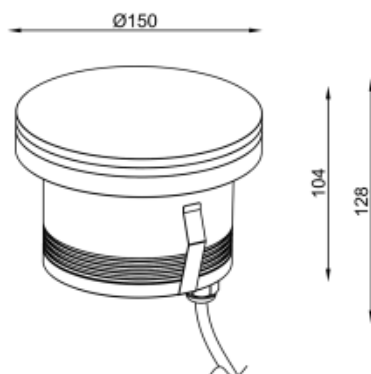

Lumen output: 2034lm

Material: Clear Tempered Glass

Location: Exterior

Fixation: Inground

Installation: Inground

Product dimension: diam150mm

Input: 24V 50/60Hz

IP: 67

Class: III

DIM Option: DALI DMX

Mounting Sleeve: ABS

IK: 09

<https://www.uni-luce.com>

+39 339 505 5880

[info@uni-luce.com](mailto:info@uni-luce.com)

Via Monselice, 26, 20832 Desio

MB, Italy

RAMI is a wide collection of inground lamps. The collection comes in 3 dimensions M, L and XL. Each size has has COB, SMD, and FLOOD versions for choice, as well as trim and trimless options. The outer ring has no fixing screws, which gives additional esthetical advantage to the product. The LED source is installed deeply in the body, creating anti glare lighting patterns.