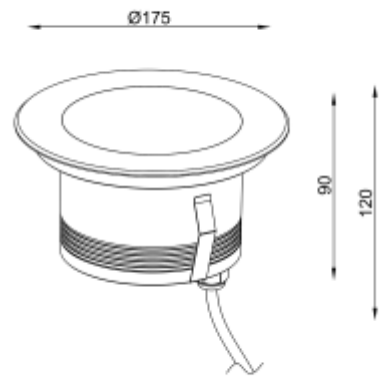

<https://www.uni-luce.com>

+39 339 505 5880

info@uni-luce.com

Via Monselice, 26, 20832 Desio

MB, Italy

RAMI 9 COB L RO

Available colors:	<input type="radio"/> 232672-SS18
	<input type="radio"/> 232672-W18
	<input checked="" type="radio"/> 232672-B18
Beam angle:	20° 30° 50°
LED Color:	2700K 3000K 4000K 6000K
System Power:	1x18W
CRI:	90
Lumen output:	2034lm
Material:	Stainless steel 316, Clear Tempered Glass
Location:	Exterior
Fixation:	Inground
Installation:	Inground
Product dimension:	diam175mm
Input:	24V 50/60Hz
IP:	67
Class:	III
DIM Option:	DALI DMX
Mounting Sleeve:	ABS
IK:	09

<https://www.uni-luce.com>

+39 339 505 5880

info@uni-luce.com

Via Monselice, 26, 20832 Desio

MB, Italy

RAMI is a wide collection of inground lamps. The collection comes in 3 dimensions M, L and XL. Each size has has COB, SMD, and FLOOD versions for choice, as well as trim and trimless options. The outer ring has no fixing screws, which gives additional esthetical advantage to the product. The LED source is installed deeply in the body, creating anti glare lighting patterns.