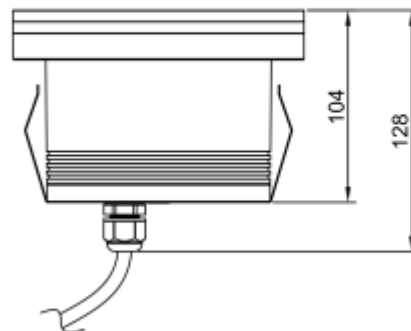

<https://www.uni-luce.com>

+39 339 505 5880

info@uni-luce.com

Via Monselice, 26, 20832 Desio

MB, Italy

RAMI-18 27 SMD XL RO TRIMLESS

Available colors:	 233004-B27-TR
	 233004-B27-TR
Beam angle:	20°
LED Color:	2700K 3000K 4000K 6000K
System Power:	18x1.5W
CRI:	90
Lumen output:	2862lm
Material:	Clear Tempered Glass
Location:	Exterior
Fixation:	Inground
Installation:	Inground
Product dimension:	150x150mm
Input:	24V 50/60Hz
IP:	67
Class:	III
DIM Option:	DALI DMX
Mounting Sleeve:	ABS
IK:	09

<https://www.uni-luce.com>

+39 339 505 5880

info@uni-luce.com

Via Monselice, 26, 20832 Desio

MB, Italy

RAMI is a wide collection of inground lamps. The collection comes in 3 dimensions M, L and XL. Each size has has COB, SMD, and FLOOD versions for choice, as well as trim and trimless options. The outer ring has no fixing screws, which gives additional esthetical advantage to the product. The LED source is installed deeply in the body, creating anti glare lighting patterns.