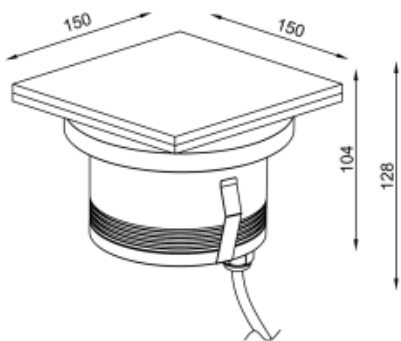

<https://www.uni-luce.com>

+39 339 505 5880

info@uni-luce.com

Via Monselice, 26, 20832 Desio

MB, Italy

RAMI-18 27 SMD XL RO TRIMLESS

Available colors:	 233004-B27-TR
	 233004-B27-TR
Beam angle:	20°
LED Color:	2700K 3000K 4000K 6000K
System Power:	18x1.5W
CRI:	90
Lumen output:	2862lm
Material:	Clear Tempered Glass
Location:	Exterior
Fixation:	Inground
Installation:	Inground
Product dimension:	150x150mm
Input:	24V 50/60Hz
IP:	67
Class:	III
DIM Option:	DALI DMX
Mounting Sleeve:	ABS
IK:	09

<https://www.uni-luce.com>

+39 339 505 5880

info@uni-luce.com

Via Monselice, 26, 20832 Desio

MB, Italy

RAMI is a wide collection of inground lamps. The collection comes in 3 dimensions M, L and XL. Each size has has COB, SMD, and FLOOD versions for choice, as well as trim and trimless options. The outer ring has no fixing screws, which gives additional esthetical advantage to the product. The LED source is installed deeply in the body, creating anti glare lighting patterns.