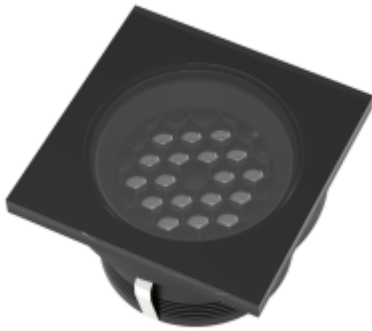

<https://www.uni-luce.com>

+39 339 505 5880

info@uni-luce.com

Via Monselice, 26, 20832 Desio

MB, Italy

RAMI-18 27 SMD XL RO TRIMLESS

Available colors:	 233004-B27-TR
	 233004-B27-TR
Beam angle:	20°
LED Color:	2700K 3000K 4000K 6000K
System Power:	18x1.5W
CRI:	90
Lumen output:	2862lm
Material:	Clear Tempered Glass
Location:	Exterior
Fixation:	Inground
Installation:	Inground
Product dimension:	150x150mm
Input:	24V 50/60Hz
IP:	67
Class:	III
DIM Option:	DALI DMX
Mounting Sleeve:	ABS
IK:	09

<https://www.uni-luce.com>

+39 339 505 5880

info@uni-luce.com

Via Monselice, 26, 20832 Desio

MB, Italy

RAMI is a wide collection of inground lamps. The collection comes in 3 dimensions M, L and XL. Each size has has COB, SMD, and FLOOD versions for choice, as well as trim and trimless options. The outer ring has no fixing screws, which gives additional esthetical advantage to the product. The LED source is installed deeply in the body, creating anti glare lighting patterns.