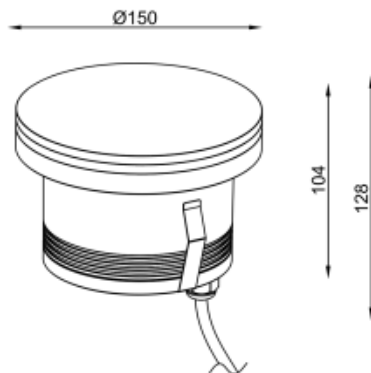

<https://www.uni-luce.com>
+39 339 505 5880
info@uni-luce.com

Via Monselice, 26, 20832 Desio
MB, Italy

RAMI-7 11 SMD L SQ TRIMLESS

Available colors:	 232676-B27-TR
	 232676-B27-TR
Beam angle:	20°
LED Color:	2700K 3000K 4000K 6000K
System Power:	18x1.5W
CRI:	90
Lumen output:	2862lm
Material:	Clear Tempered Glass
Location:	Exterior
Fixation:	Inground
Installation:	Inground
Product dimension:	diam150mm
Input:	24V 50/60Hz
IP:	67
Class:	III
DIM Option:	DALI DMX
Mounting Sleeve:	ABS
IK:	09

<https://www.uni-luce.com>

+39 339 505 5880

info@uni-luce.com

Via Monselice, 26, 20832 Desio

MB, Italy

RAMI is a wide collection of inground lamps. The collection comes in 3 dimensions M, L and XL. Each size has has COB, SMD, and FLOOD versions for choice, as well as trim and trimless options. The outer ring has no fixing screws, which gives additional esthetical advantage to the product. The LED source is installed deeply in the body, creating anti glare lighting patterns.